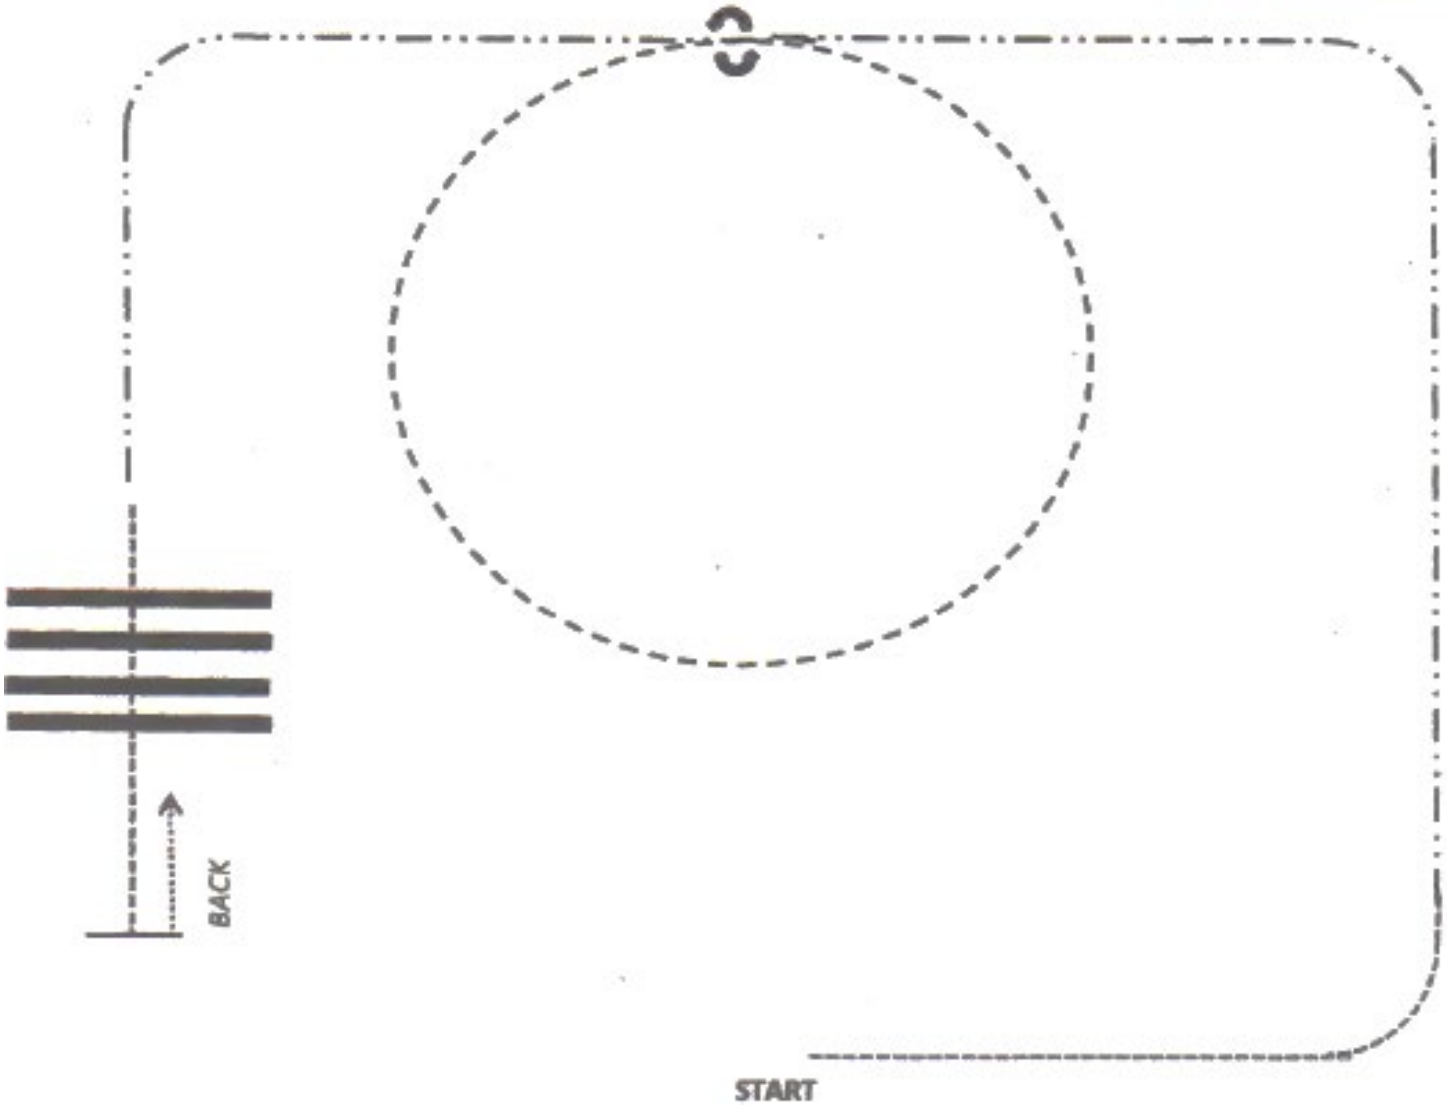

RANCH RIDING WALK TROT

Pattern #1

Children's Show Class 41

WALK	-----
TROT	-----
EXT TROT	-----

1. WALK

2. EXT. TROT 1/2 way up the ARENA

3. TURN LEFT EXT. TROT to Center of ARENA

4. TROT CIRCLE to LEFT

6. 360 TURN LEFT

7. EXT. TROT

8. WALK over RAILS

9. STOP / BACK 1 Horse Length

Children's Show Class 42 – Youth Ranch Riding Walk Trot Lope ECRRA

1. Walk
2. Trot
3. Extend the trot, at the top of the arena ,stop
4. 360 degree turn to the left
5. Left lead 1/2 circle, lope to the center
6. Change leads (simple or flying)
7. Right lead 1/2 circle
8. Extended lope up the long side of the arena (right lead)
9. Collect back to a lope around the top of the arena and back to center
10. Break down to an extended trot
11. Walk over logs
12. Stop and back

Children's Show Youth Ranch Trail Walk Trot ECRRA Pattern - Class 43