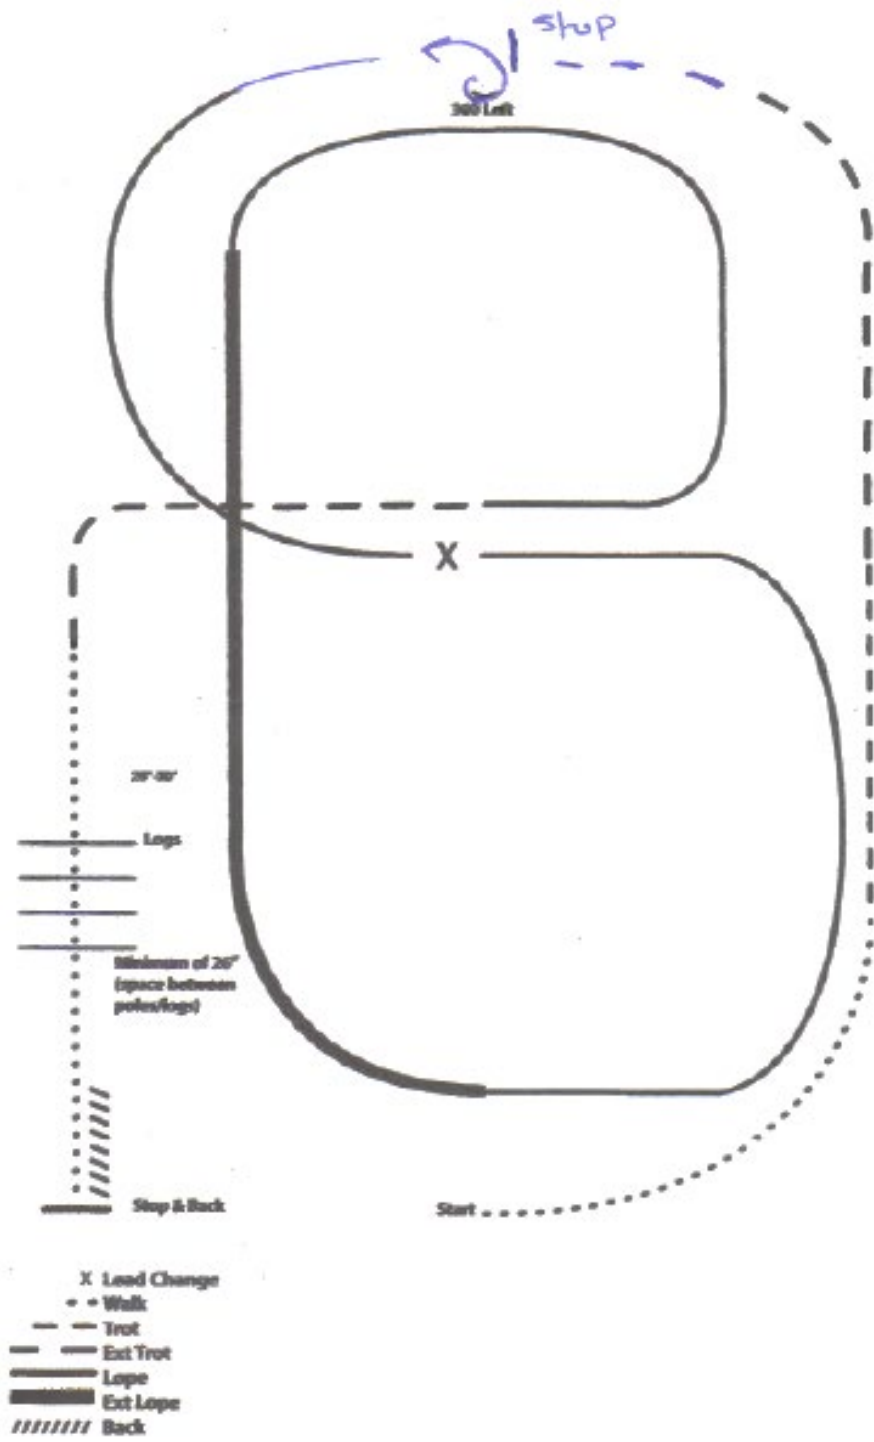

RANCH RIDING WALK TROT

Pattern #1

Children's Show Class 41

WALK	-----
TROT	-----
EXT TROT	-----

1. WALK

2. EXT. TROT 1/2 way up the ARENA

3. TURN LEFT EXT. TROT to Center of ARENA

4. TROT CIRCLE to LEFT

6. 360 TURN LEFT

7. EXT. TROT

8. WALK over RAILS

9. STOP / BACK 1 Horse Length

Children's Show Class 42 – Youth Ranch Riding Walk Trot Lope ECRRA

1. Walk
2. Trot
3. Extend the trot, at the top of the arena ,stop
4. 360 degree turn to the left
5. Left lead 1/2 circle, lope to the center
6. Change leads (simple or flying)
7. Right lead 1/2 circle
8. Extended lope up the long side of the arena (right lead)
9. Collect back to a lope around the top of the arena and back to center
10. Break down to an extended trot
11. Walk over logs
12. Stop and back

Children's Show Youth Ranch Trail Walk Trot ECRRA Pattern - Class 43