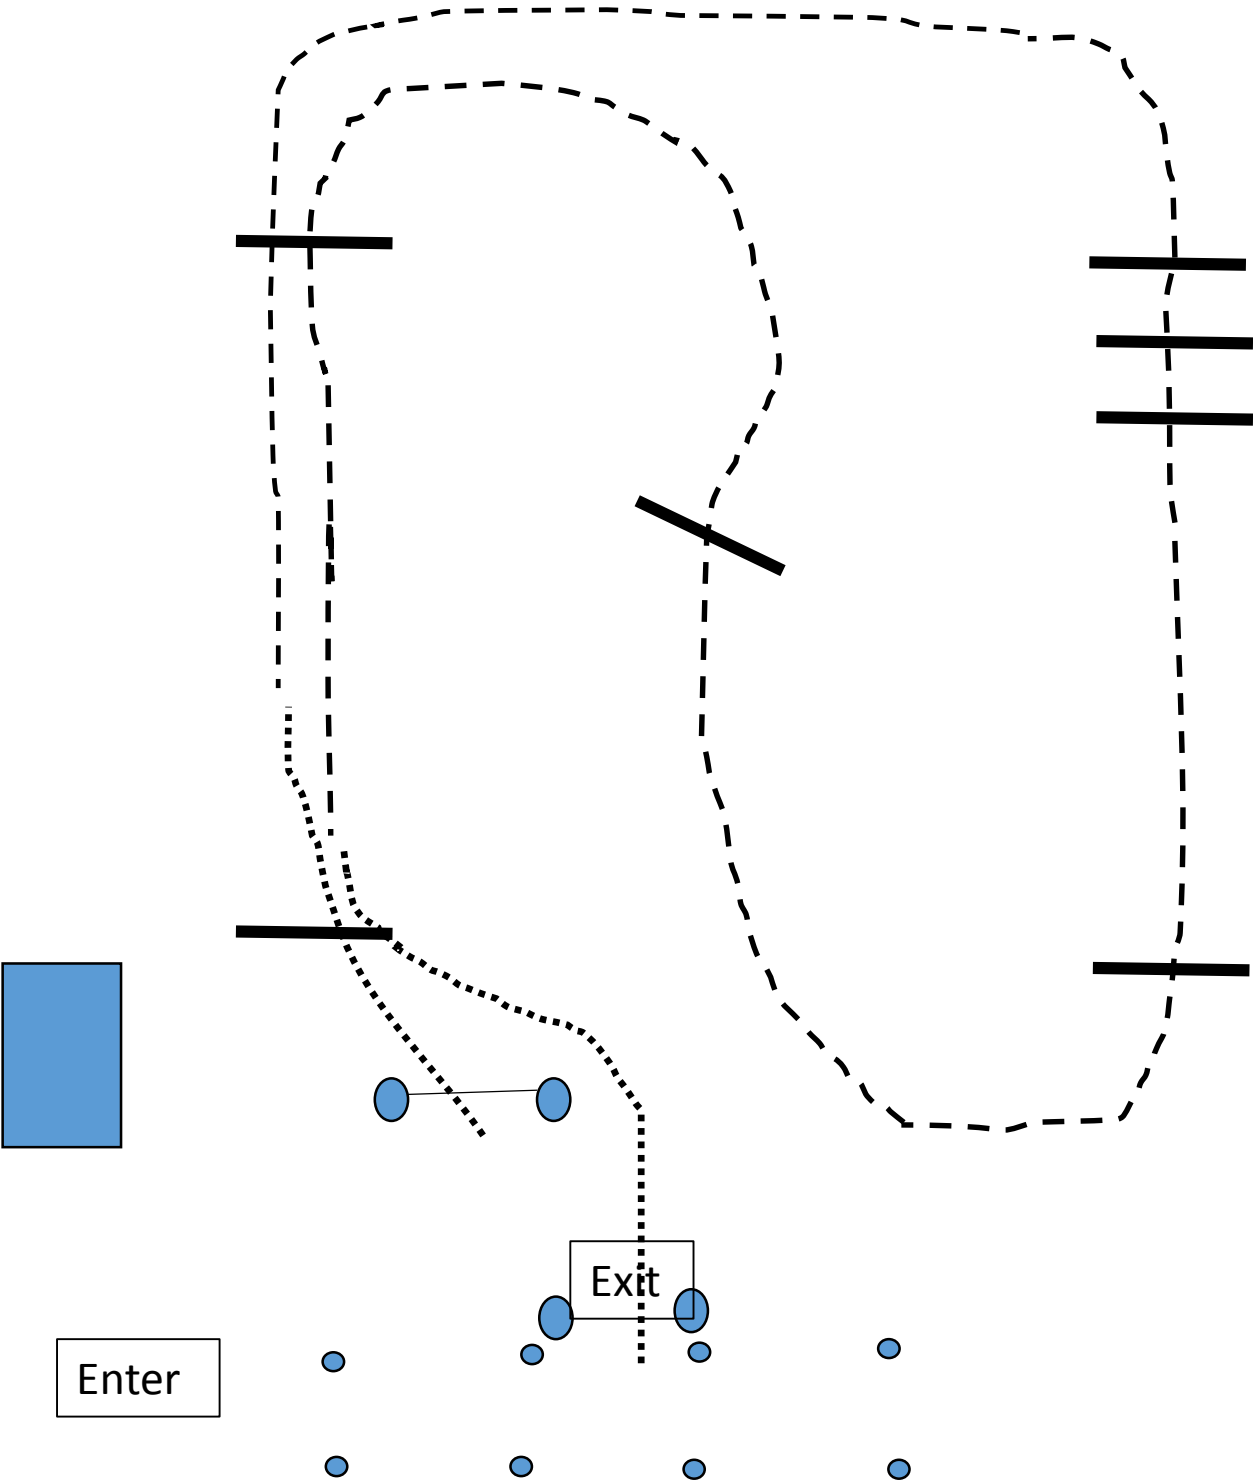

Mounted Ground Poles
Class #107 & 108