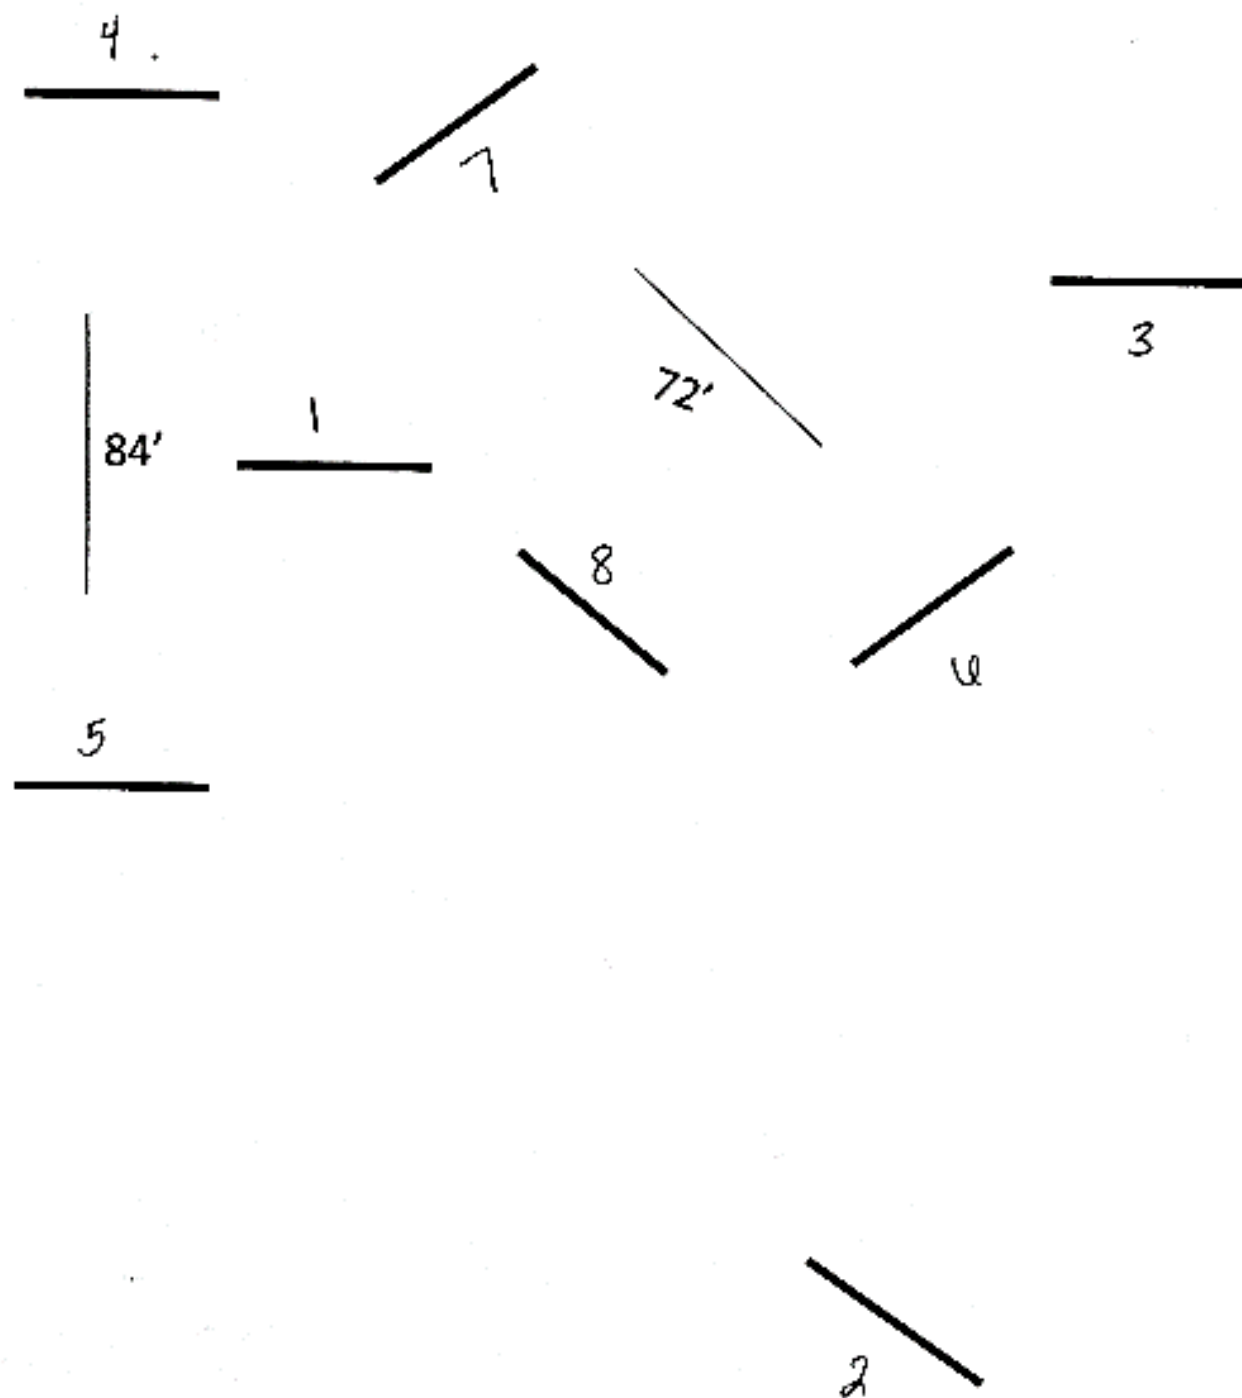

MAY 29th HUNTER SERIES

First & Only Hunter Course: Pleasure Pony, Low Childrens, Modifieds
Baby Greens, Pleasure Horse, Tb Hunter
Lows, Childrens, Adults, Pros 470