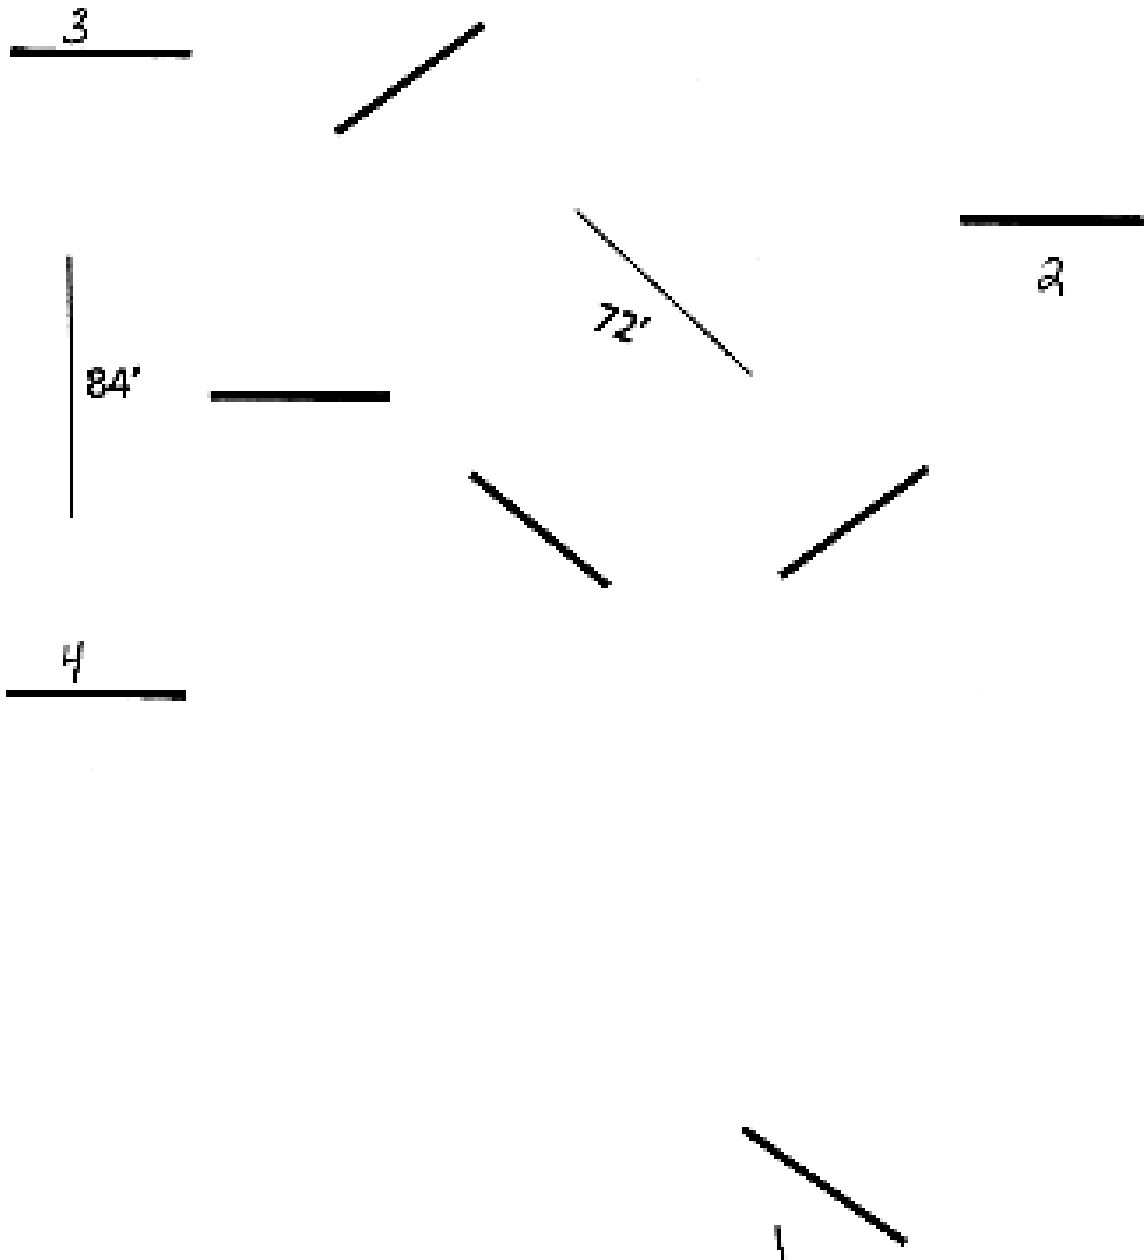

MAY 29th HUNTER SERIES

Short Stirrup Equitation, Beginner Rider, Long Stirrup