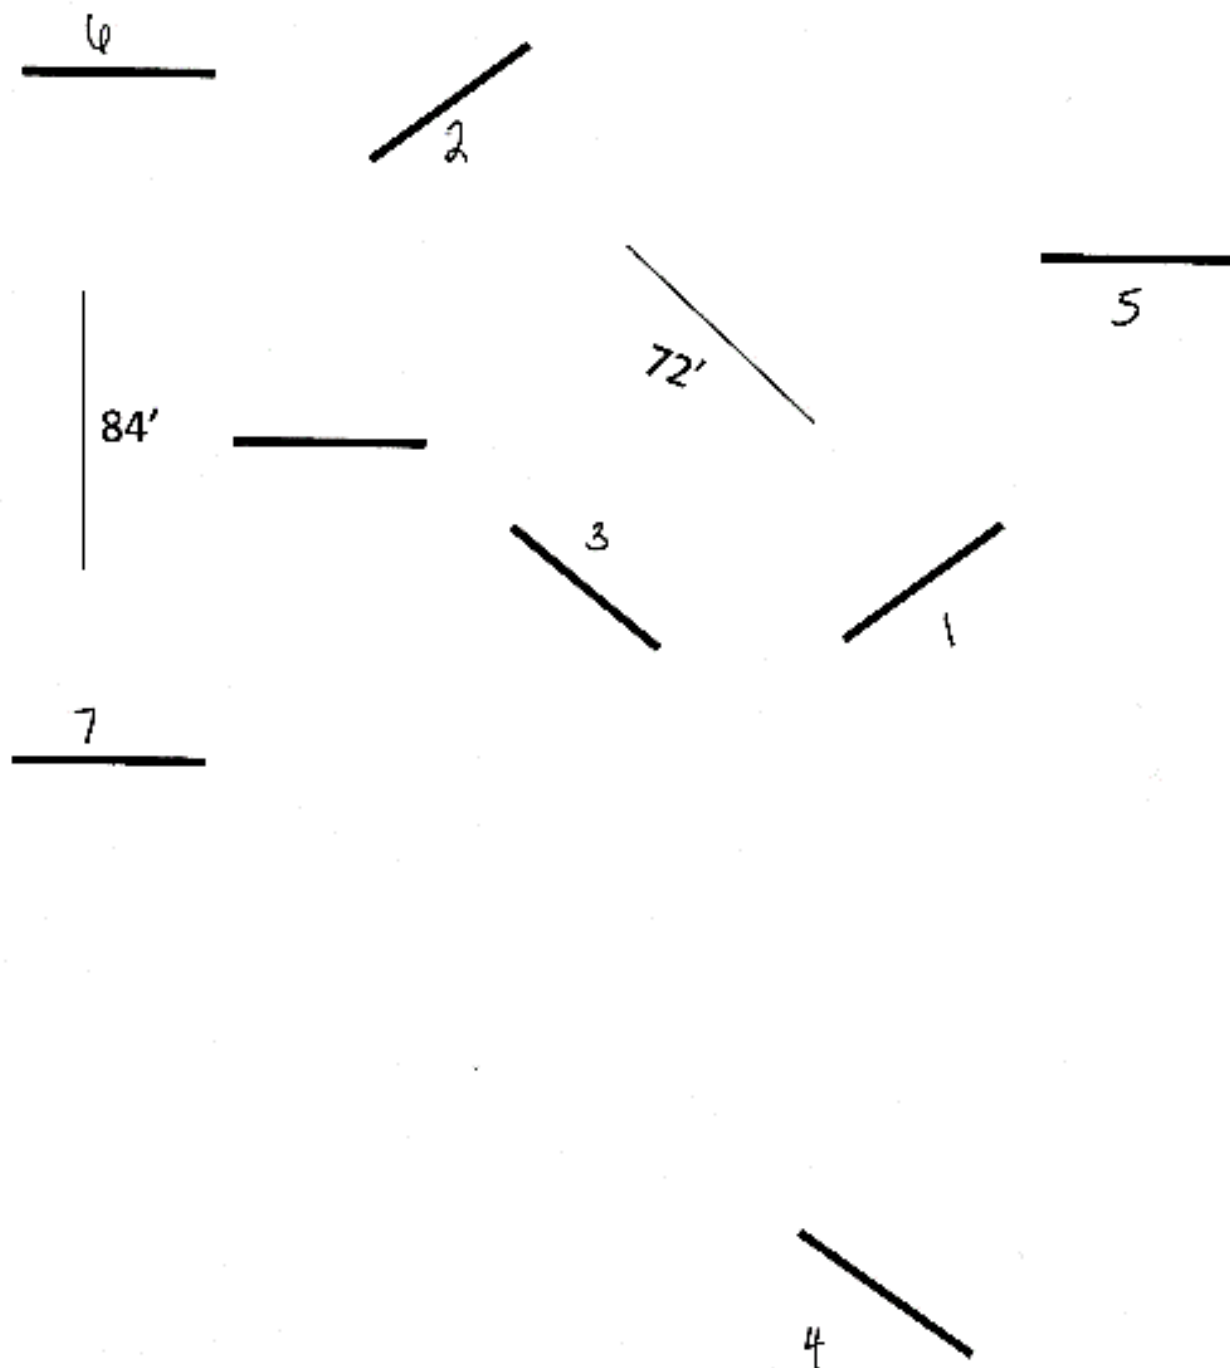

MAY 29th HUNTER SERIES

Second Hunter Course (Lows, Modifieds, Baby, Greens, Adults, Childrens)