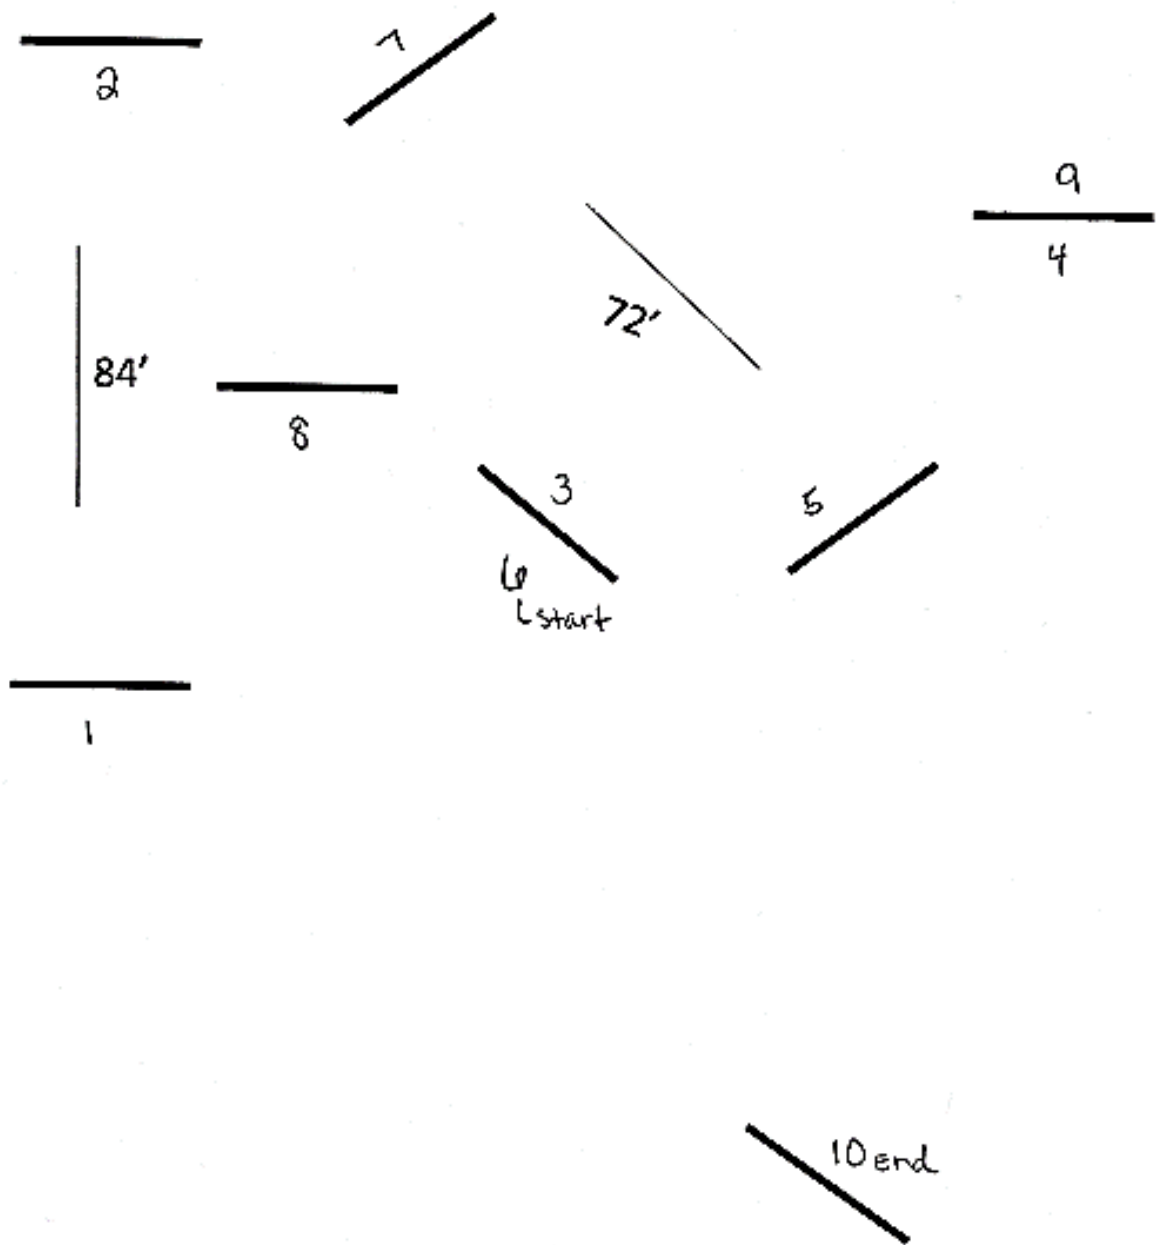

Time first round only

START

MAY 29th HUNTER SERIES

Jumper Course 11-2 b

* If first portion is clean, exit ring
Return for jump off

If 1-5 is clean, exit...
return for 6-

* if first portion is clear, continue immediately to a timed second portion

* 1-5 ... if clear, immediately begin 6-11

In Hand Ground Poles
Class #93, #94, #100, #101 & #102

Showmanship – All divisions

Open until noon
Please social distance at the markers

Report to Judge:

1. Your class number
2. Class name
3. Your back number
4. Enter at rail and cones at a walk turn right
5. Halt at marker
6. Back 4 steps
7. Turn 180 degrees trot to judge
8. Trot to X Judge inspection
9. Exit