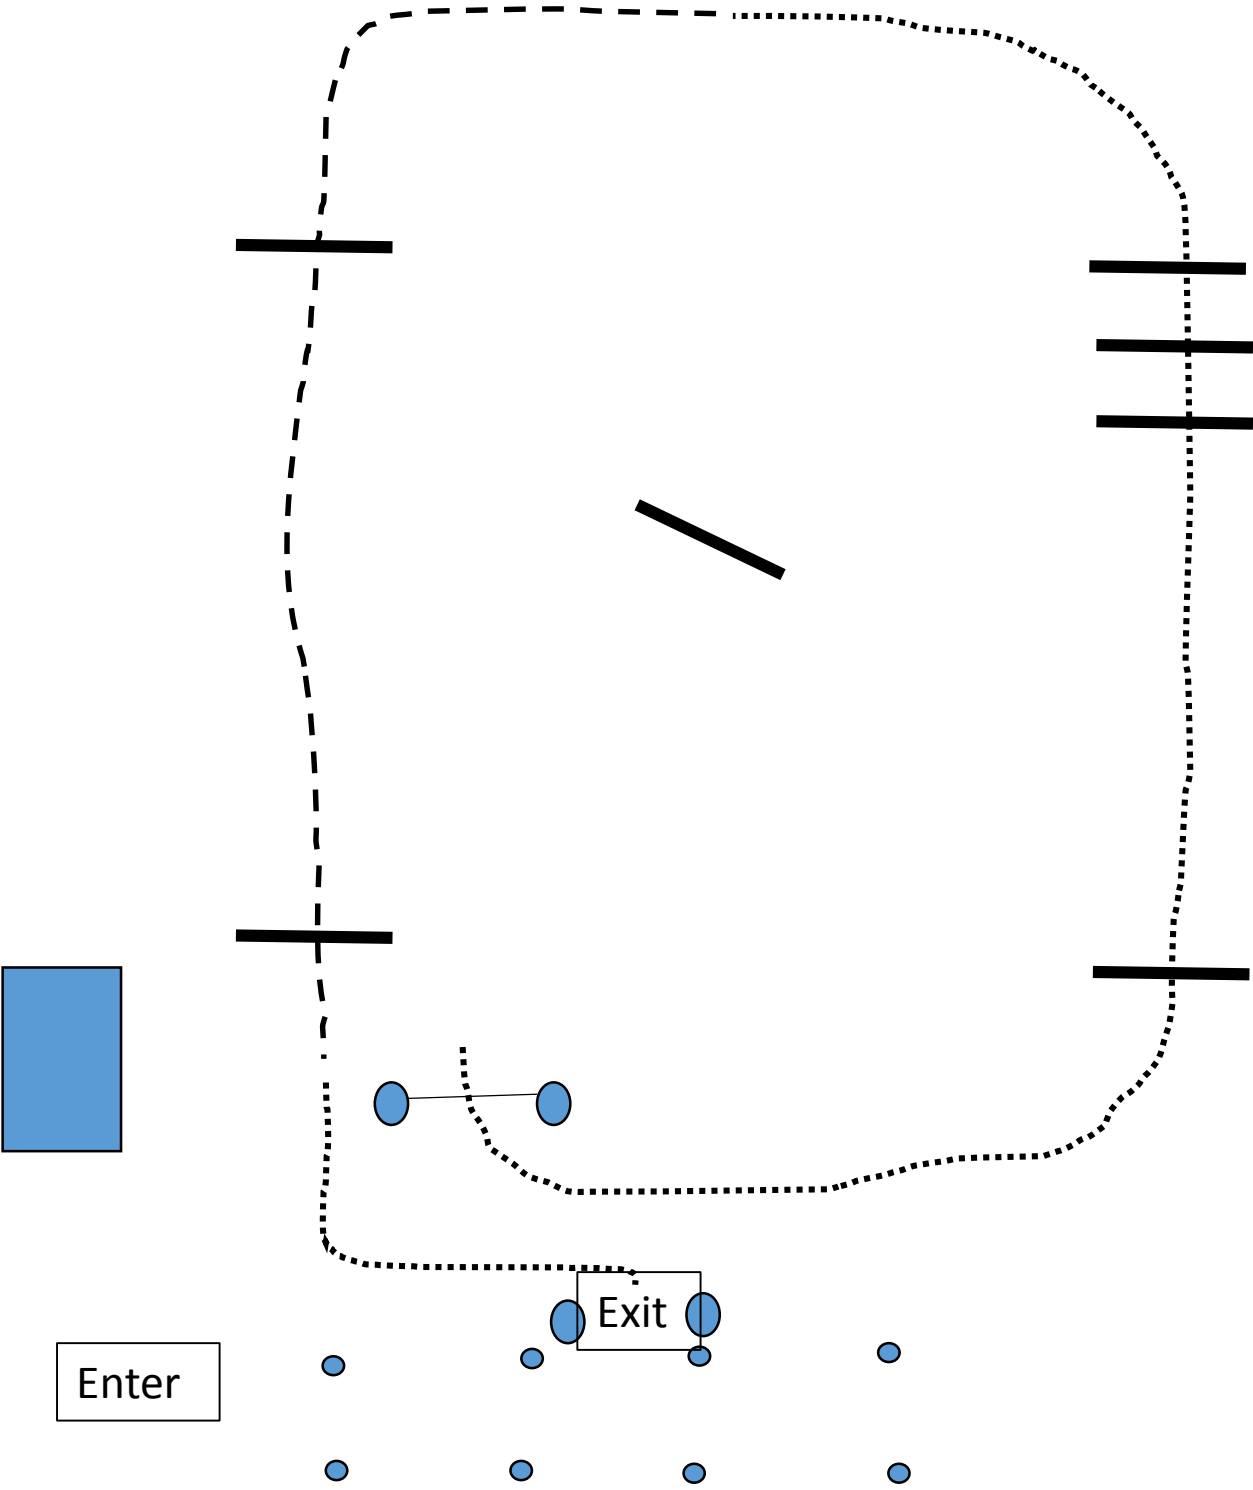

Time first round only

START

MAY 29th HUNTER SERIES

Jumper Course 11-2 b

* If first portion is clean, exit ring
Return for jump off

If 1-5 is clean, exit...
return for 6-

* if first portion is clear, continue immediately to a timed second portion

* 1-5 ... if clear, immediately begin 6-11

In Hand Ground Poles
Class #93, #94, #100, #101 & #102

Showmanship – All divisions

Open until noon
Please social distance at the markers

Report to Judge:

1. Your class number
2. Class name
3. Your back number
4. Enter at rail and cones at a walk turn right
5. Halt at marker
6. Back 4 steps
7. Turn 180 degrees trot to judge
8. Trot to X Judge inspection
9. Exit