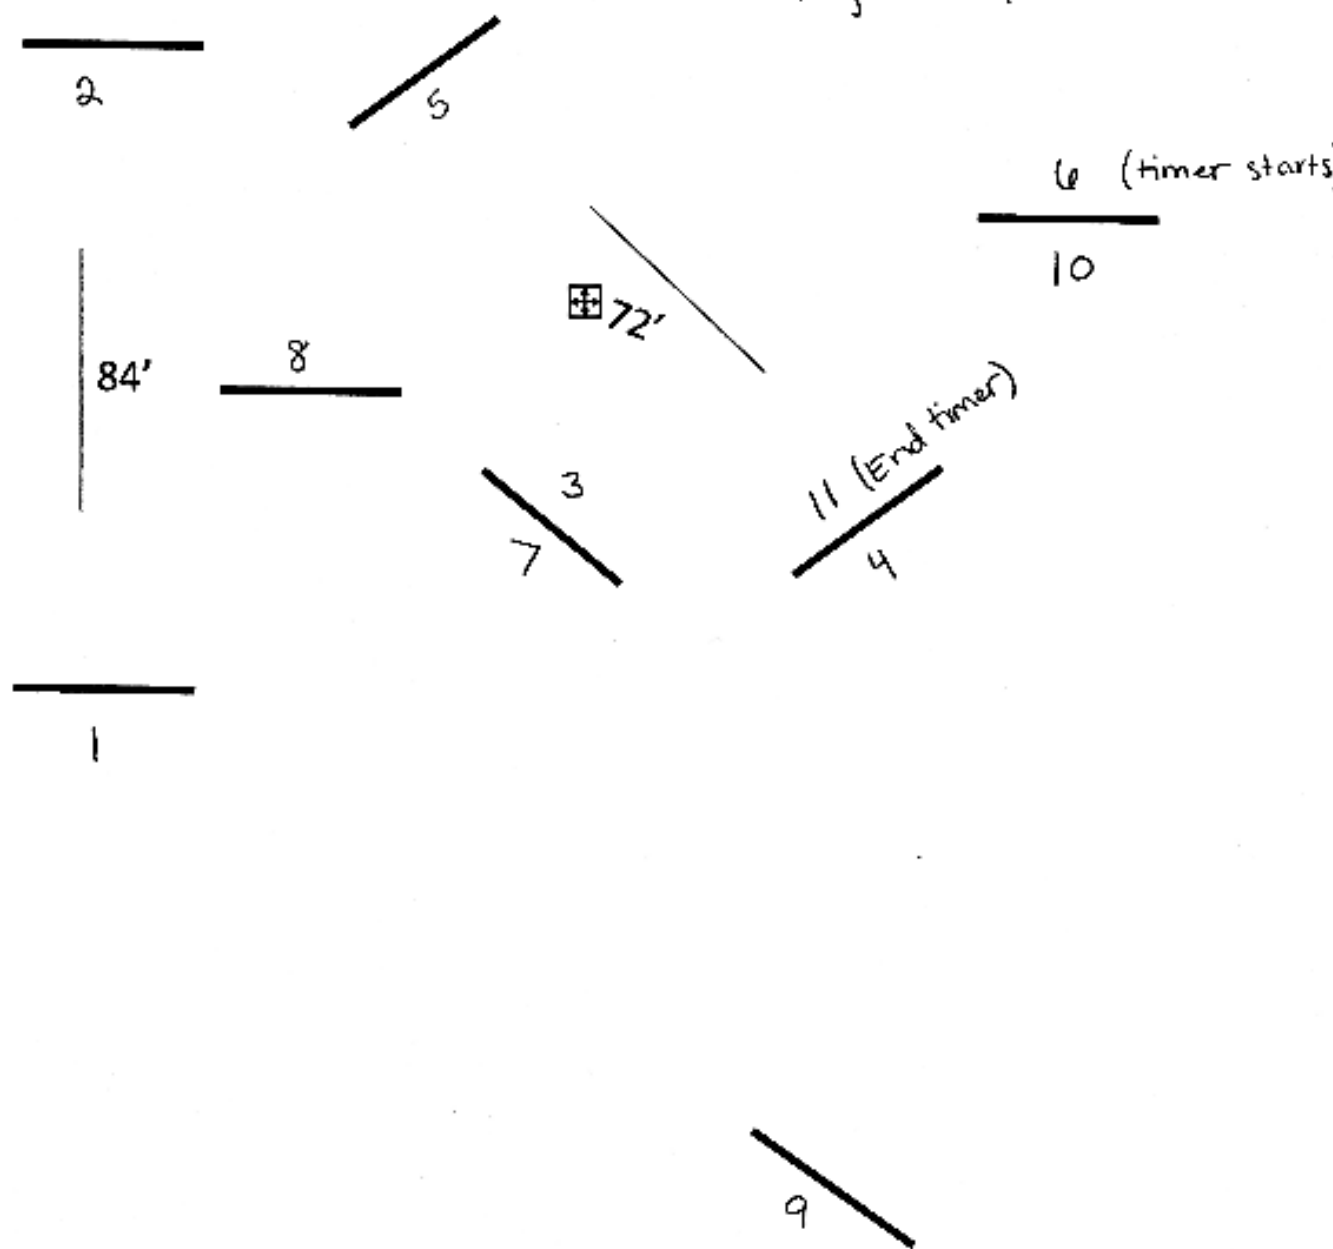

* 1-5 ... if clear, immediately begin 6-11

In Hand Ground Poles
Class #93, #94, #100, #101 & #102

Showmanship – All divisions

Open until noon
Please social distance at the markers

Report to Judge:

1. Your class number
2. Class name
3. Your back number
4. Enter at rail and cones at a walk turn right
5. Halt at marker
6. Back 4 steps
7. Turn 180 degrees trot to judge
8. Trot to X Judge inspection
9. Exit