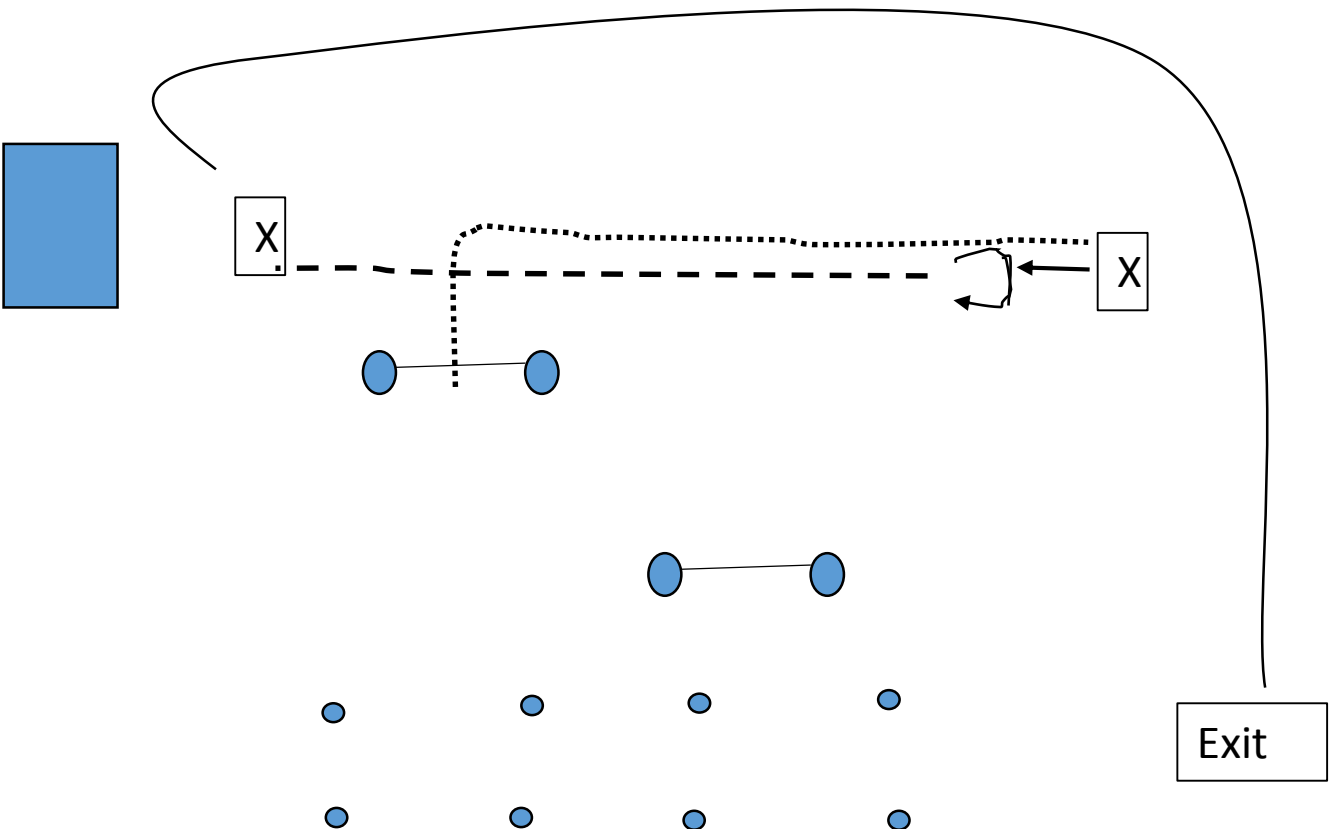

* 1-5 ... if clear, immediately begin 6-11

In Hand Ground Poles
Class #93, #94, #100, #101 & #102

Showmanship – All divisions

Open until noon
Please social distance at the markers

Report to Judge:

1. Your class number
2. Class name
3. Your back number
4. Enter at rail and cones at a walk turn right
5. Halt at marker
6. Back 4 steps
7. Turn 180 degrees trot to judge
8. Trot to X Judge inspection
9. Exit