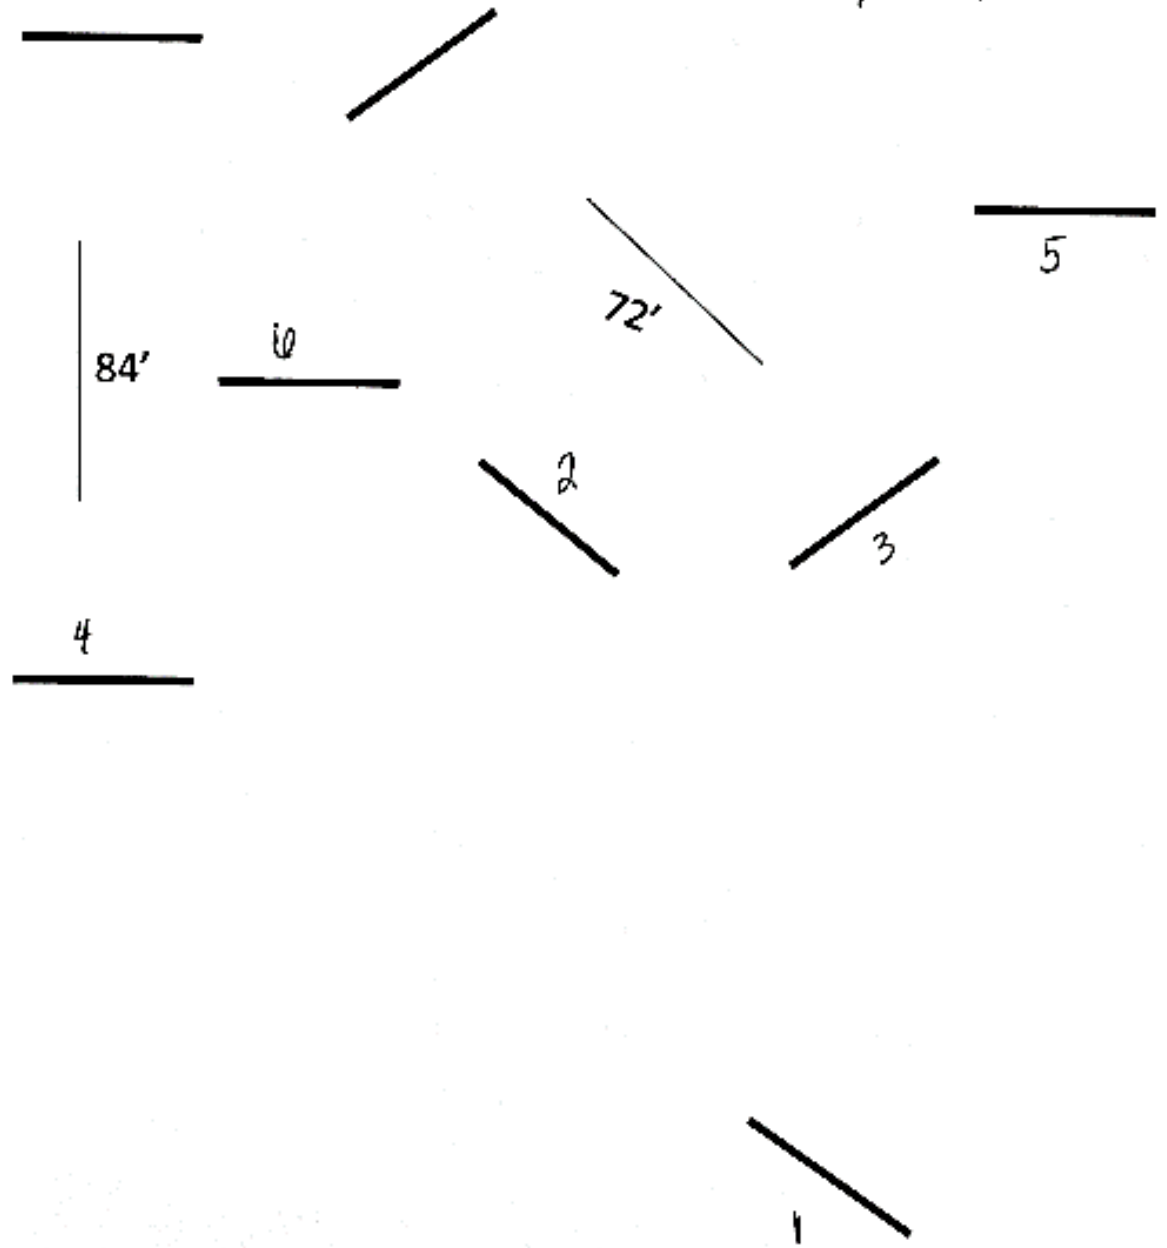

MAY 29th HUNTER SERIES

First Equitation Course (Novice, Jr, Sr, Adult, Pro Handy # 71)
or
Only

* Halt after # 5