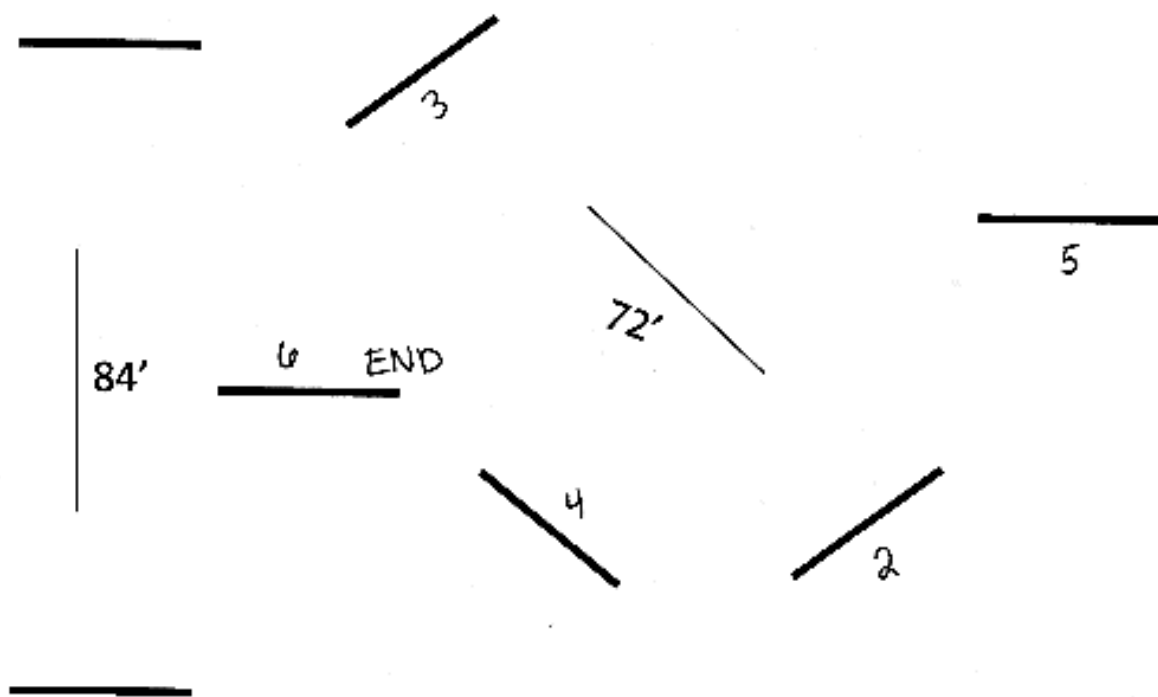

MAY 29th HUNTER SERIES

Jumper Course 11.1

Time first round only

START