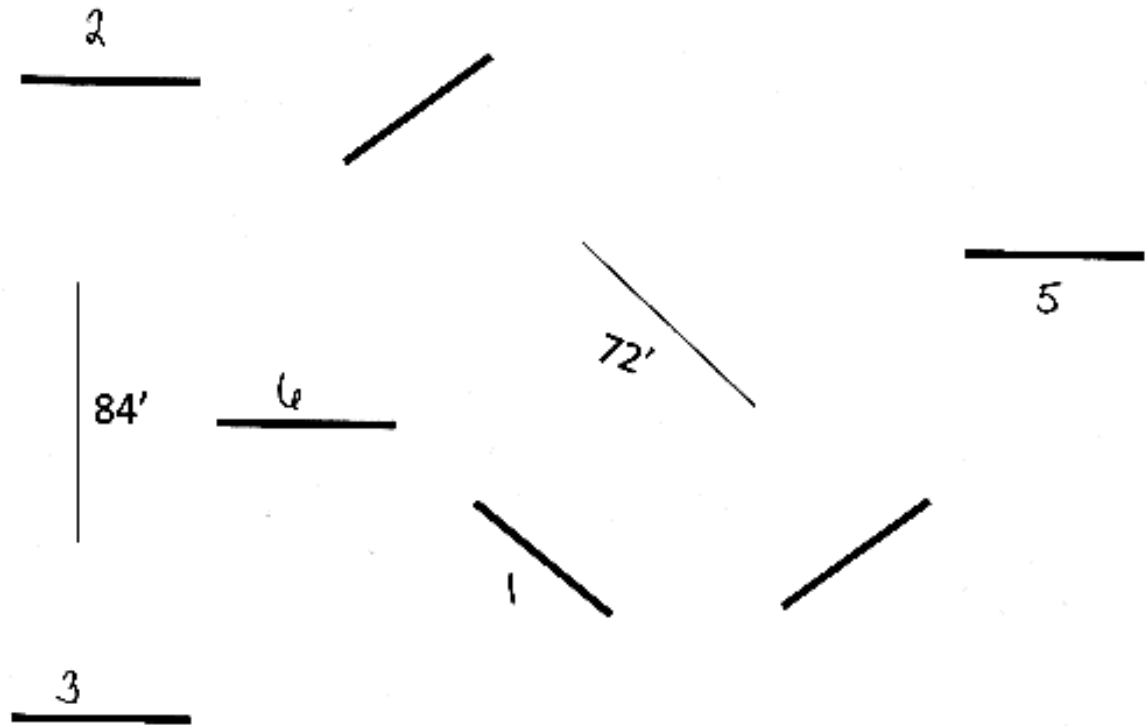

MAY 29th HUNTER SERIES

Stakes Class # 74

---

* Halt after *6
and exit

4 trot fence