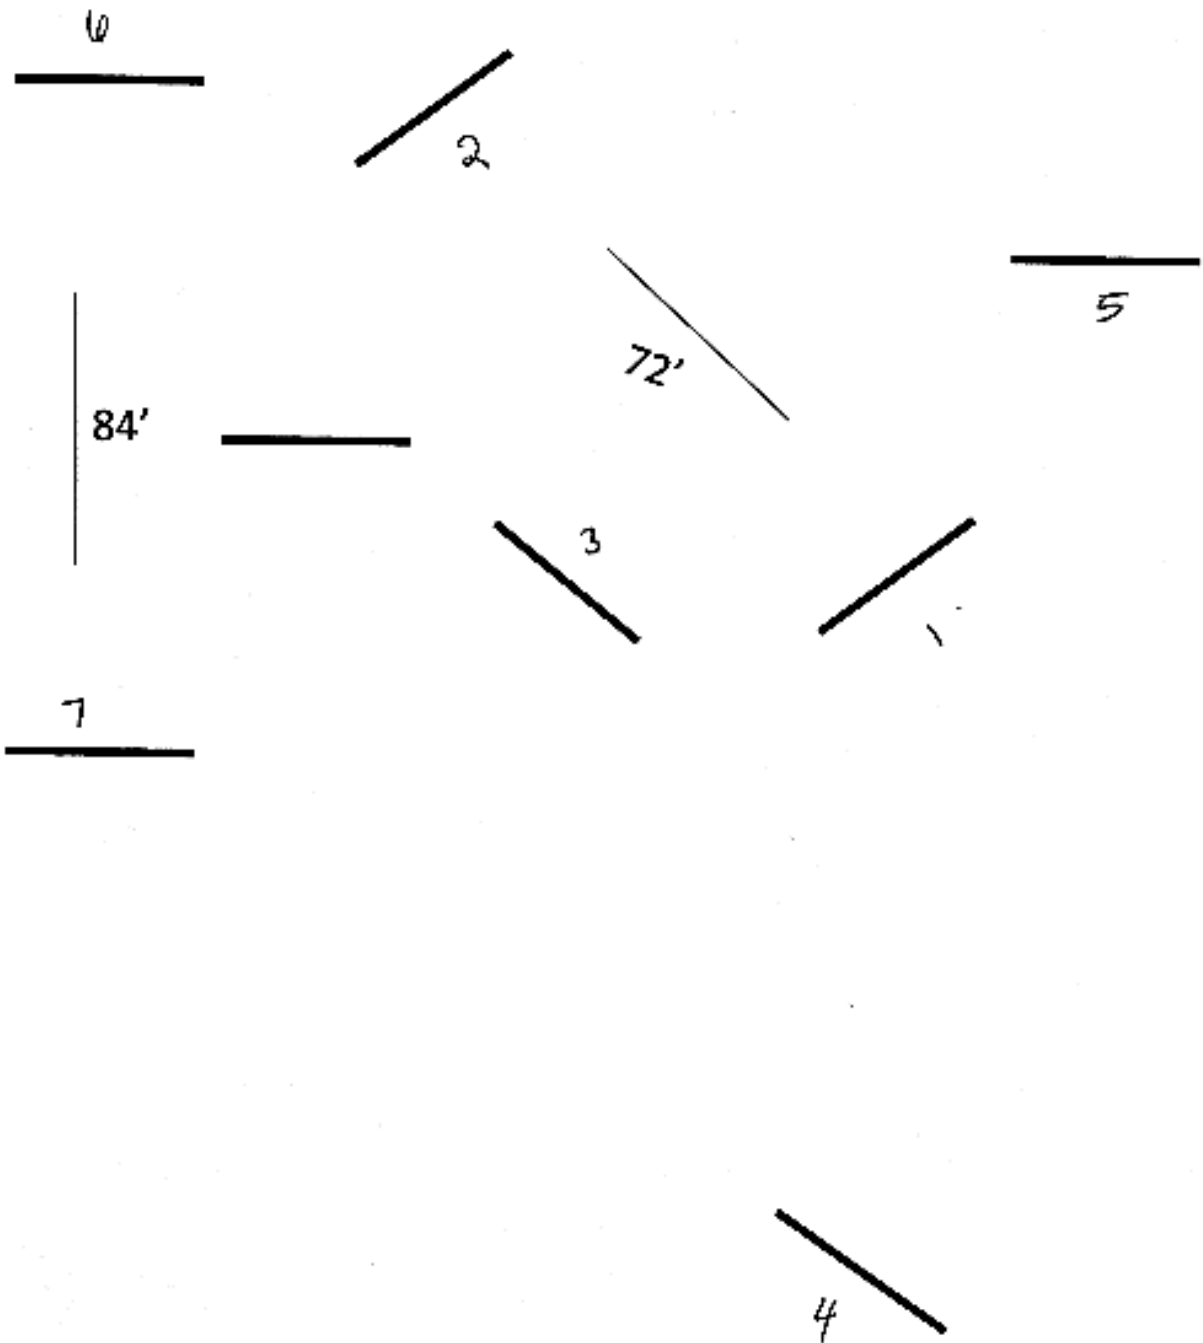

MAY 29th HUNTER SERIES

Short Stirrup Hurler (Will be crossrails)