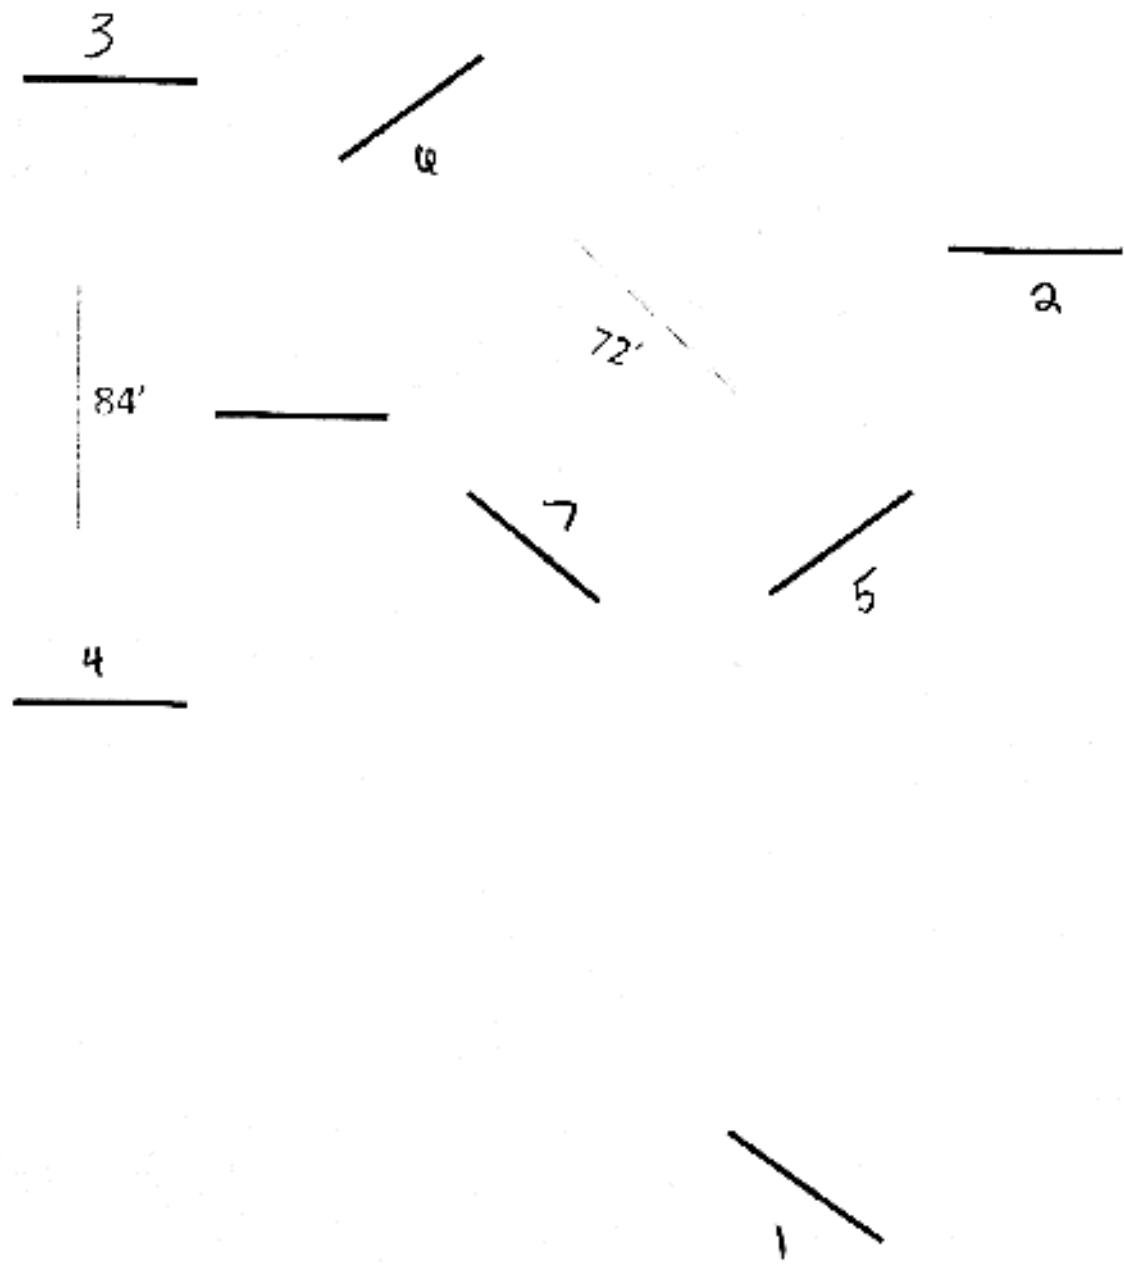

MAY 29th HUNTER SERIES

Second Short Stirrup Hunter Course