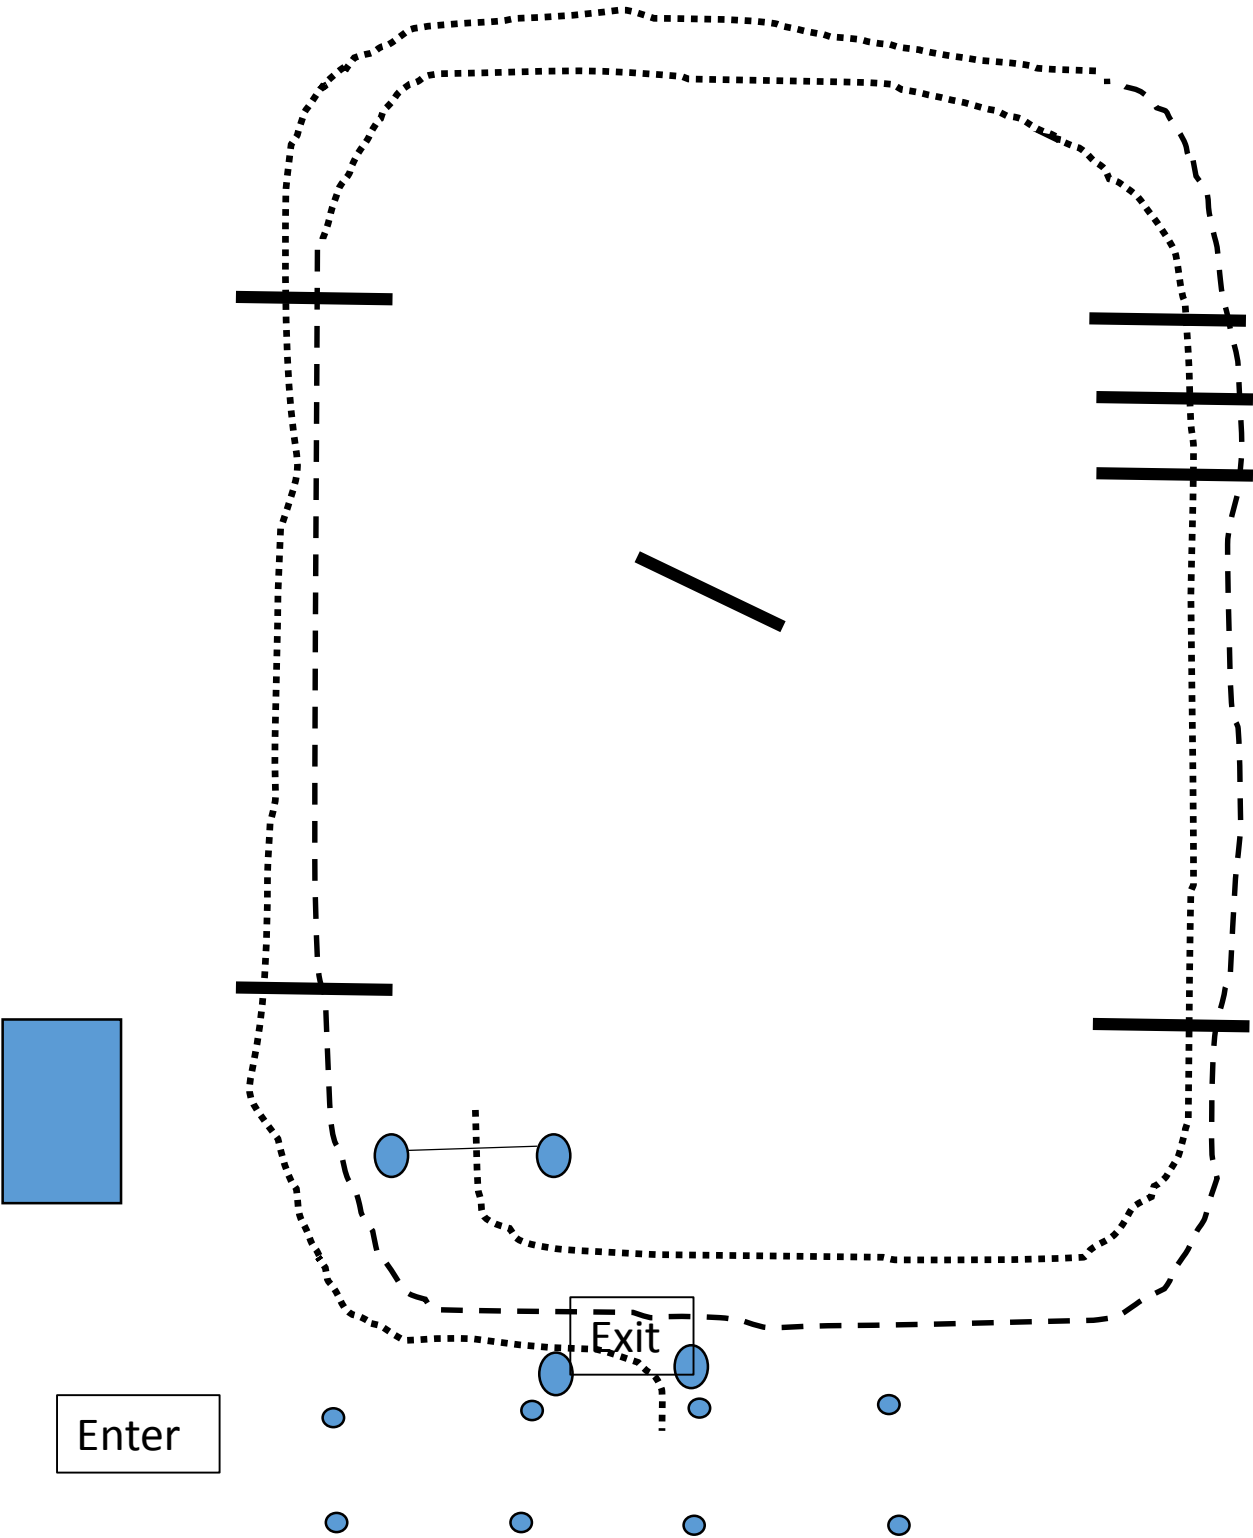

Mounted Ground Poles
Class #105 & #106