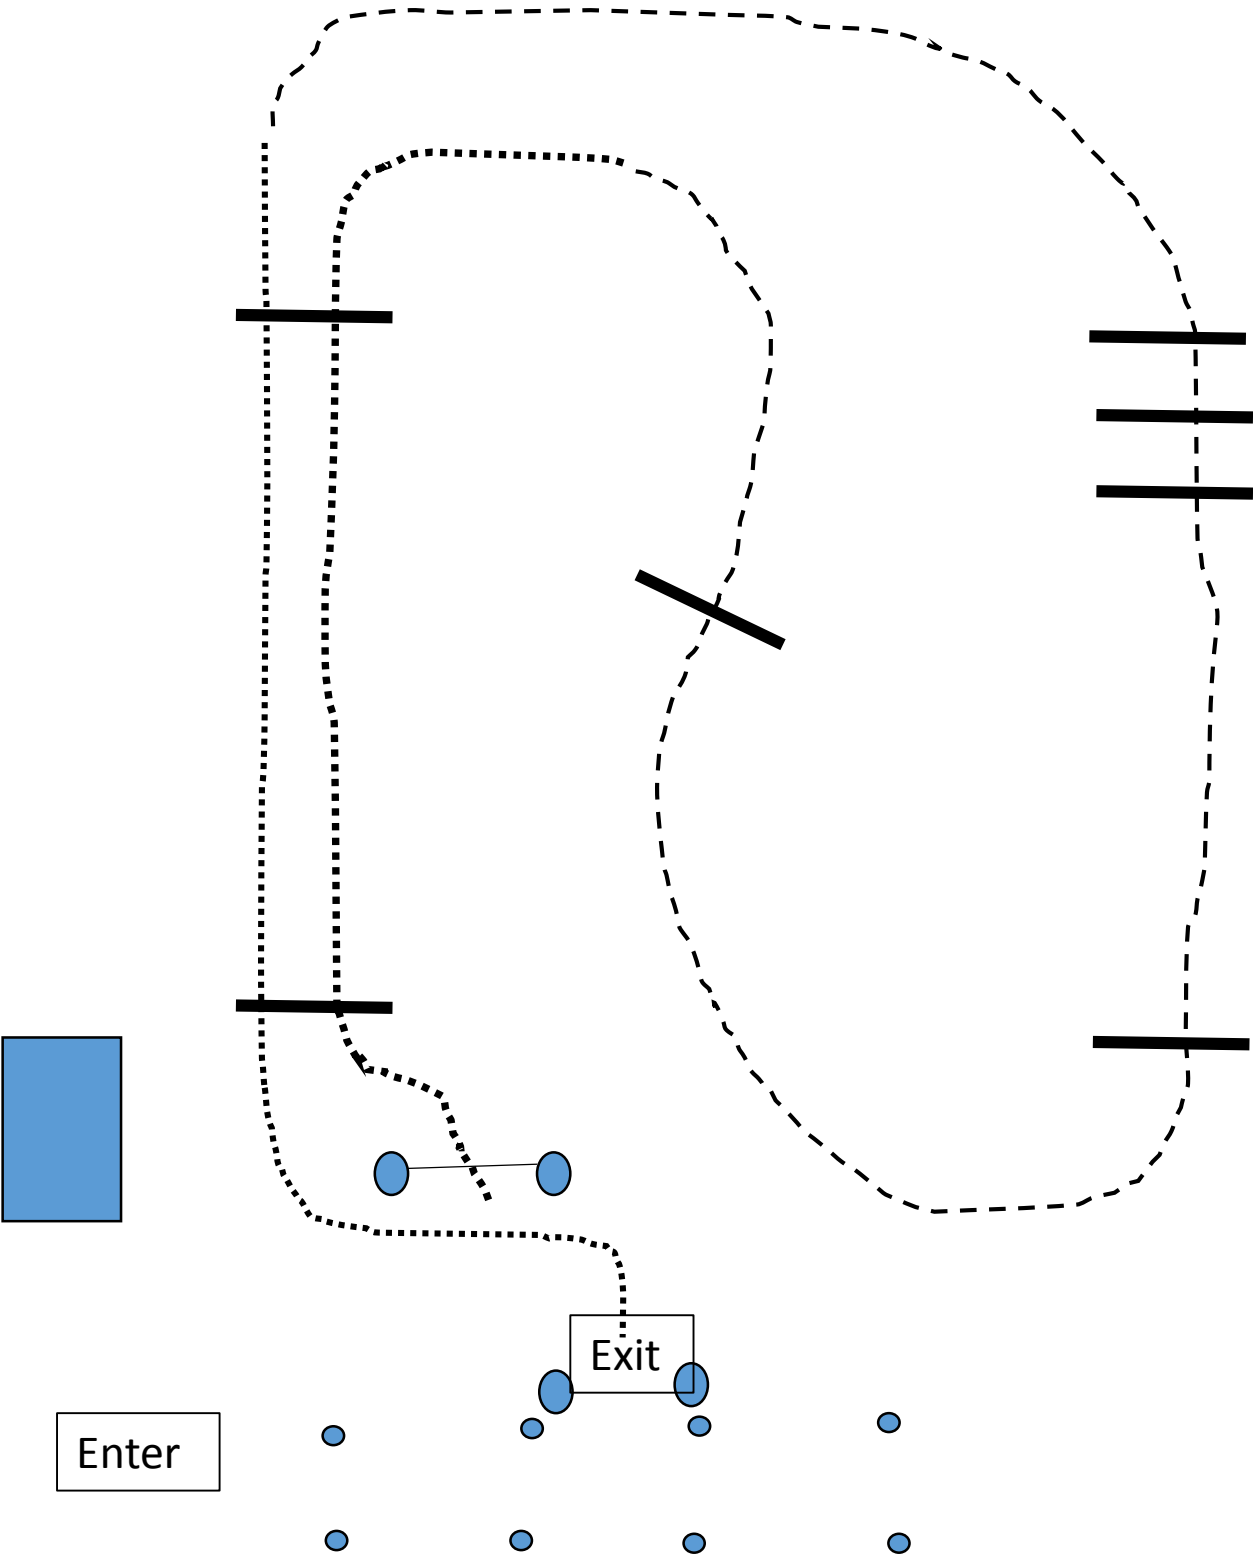

Time first round only

START

MAY 29th HUNTER SERIES

Jumper Course 11-2 b

* If first portion is clean, exit ring
Return for jump off

If 1-5 is clean, exit...
return for 6-

* if first portion is clear, continue immediately to a timed second portion

* 1-5 ... if clear, immediately begin 6-11

In Hand Ground Poles
Class #93, #94, #100, #101 & #102

Showmanship – All divisions

Open until noon
Please social distance at the markers

Report to Judge:

1. Your class number
2. Class name
3. Your back number
4. Enter at rail and cones at a walk turn right
5. Halt at marker
6. Back 4 steps
7. Turn 180 degrees trot to judge
8. Trot to X Judge inspection
9. Exit

In Hand Ground Poles
Class #103 & #104

Mounted Ground Poles
Class #105 & #106

Mounted Ground Poles
Class #107 & 108

Mounted Ground Poles

Class #109