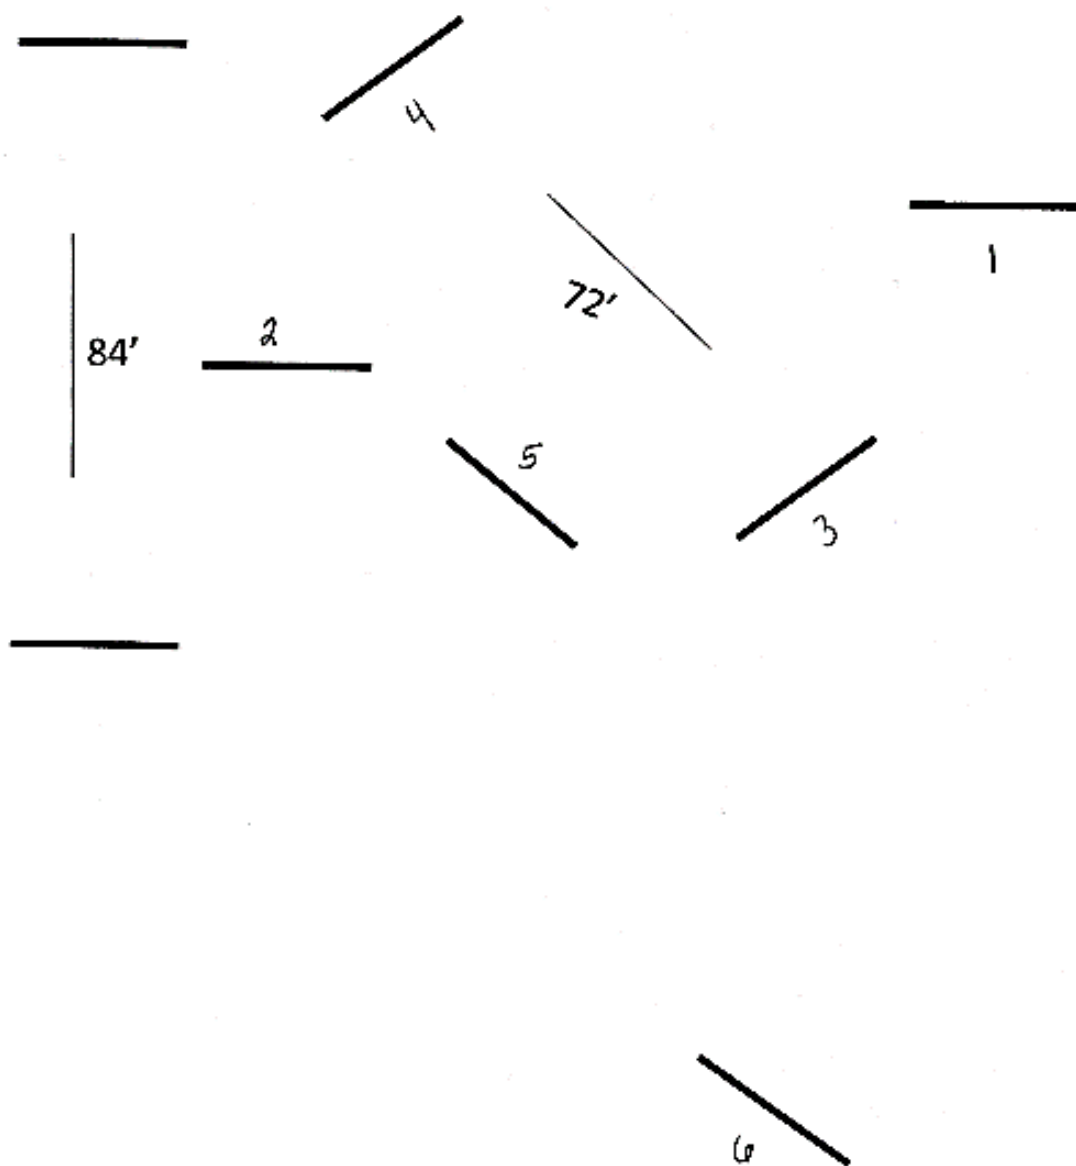

MAY 29th HUNTER SERIES

Second Equitation Course (Novice)