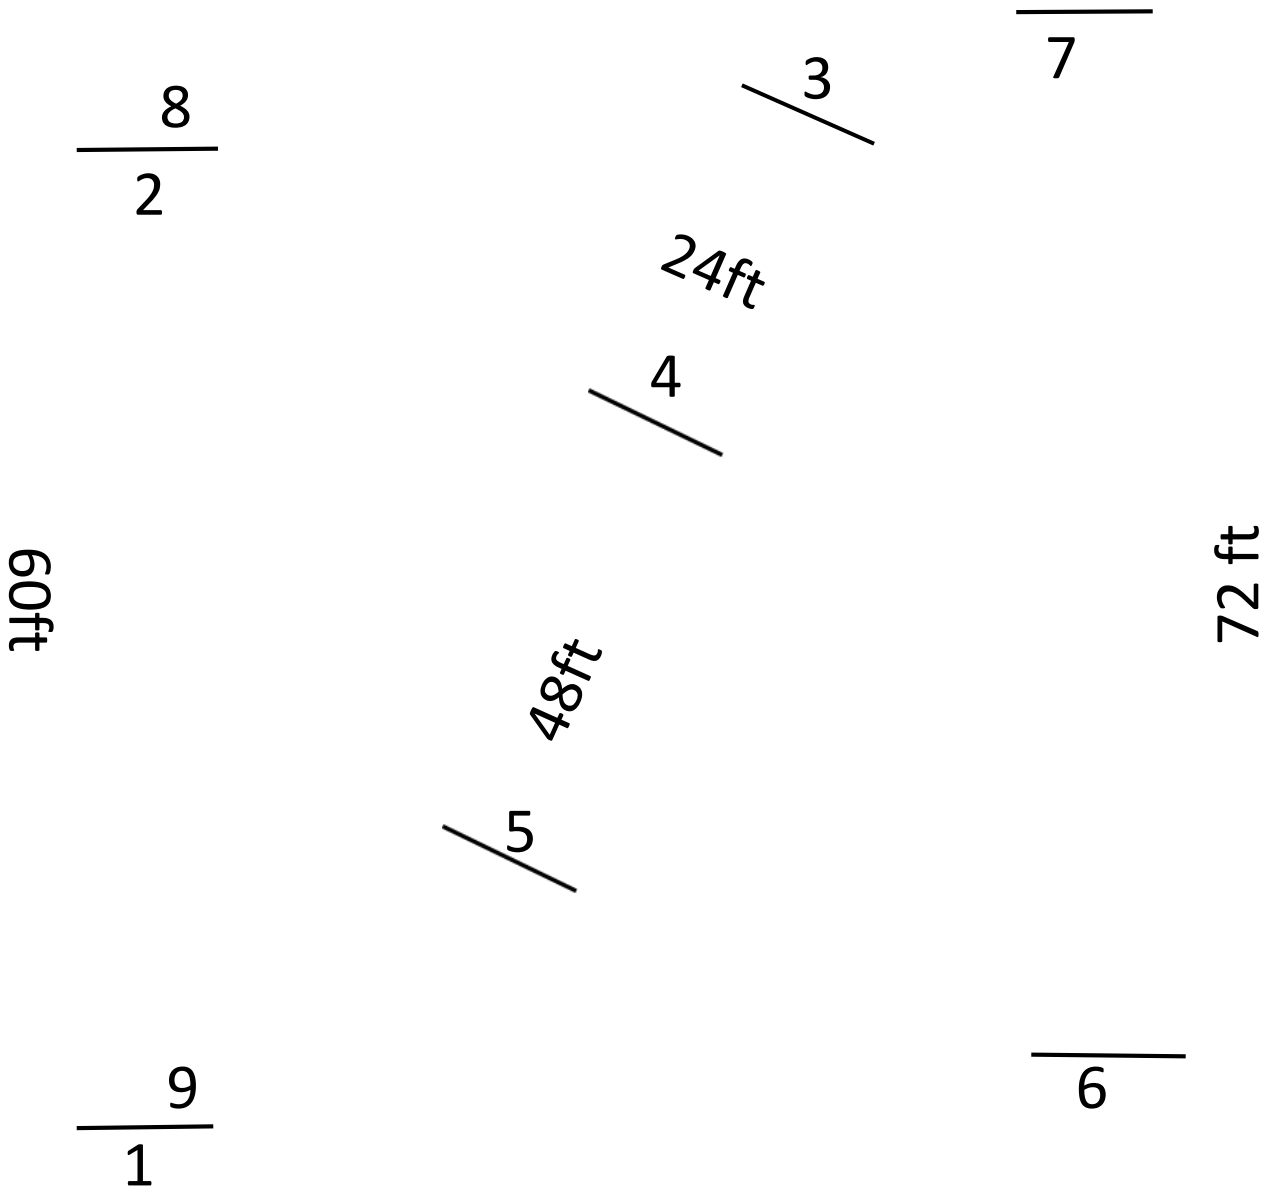

Wild& Wooly  
Open Show  
X-rail Course A

Gate

Wild& Wooly  
Open Show  
X-rail Course B

Gate

Wild & Wooly Open Show  
Hunter & Equitation Course A  
1'9" to 3'

Gate

Wild & Woolly Open Show  
Course B  
1'9" to 3'

Gate