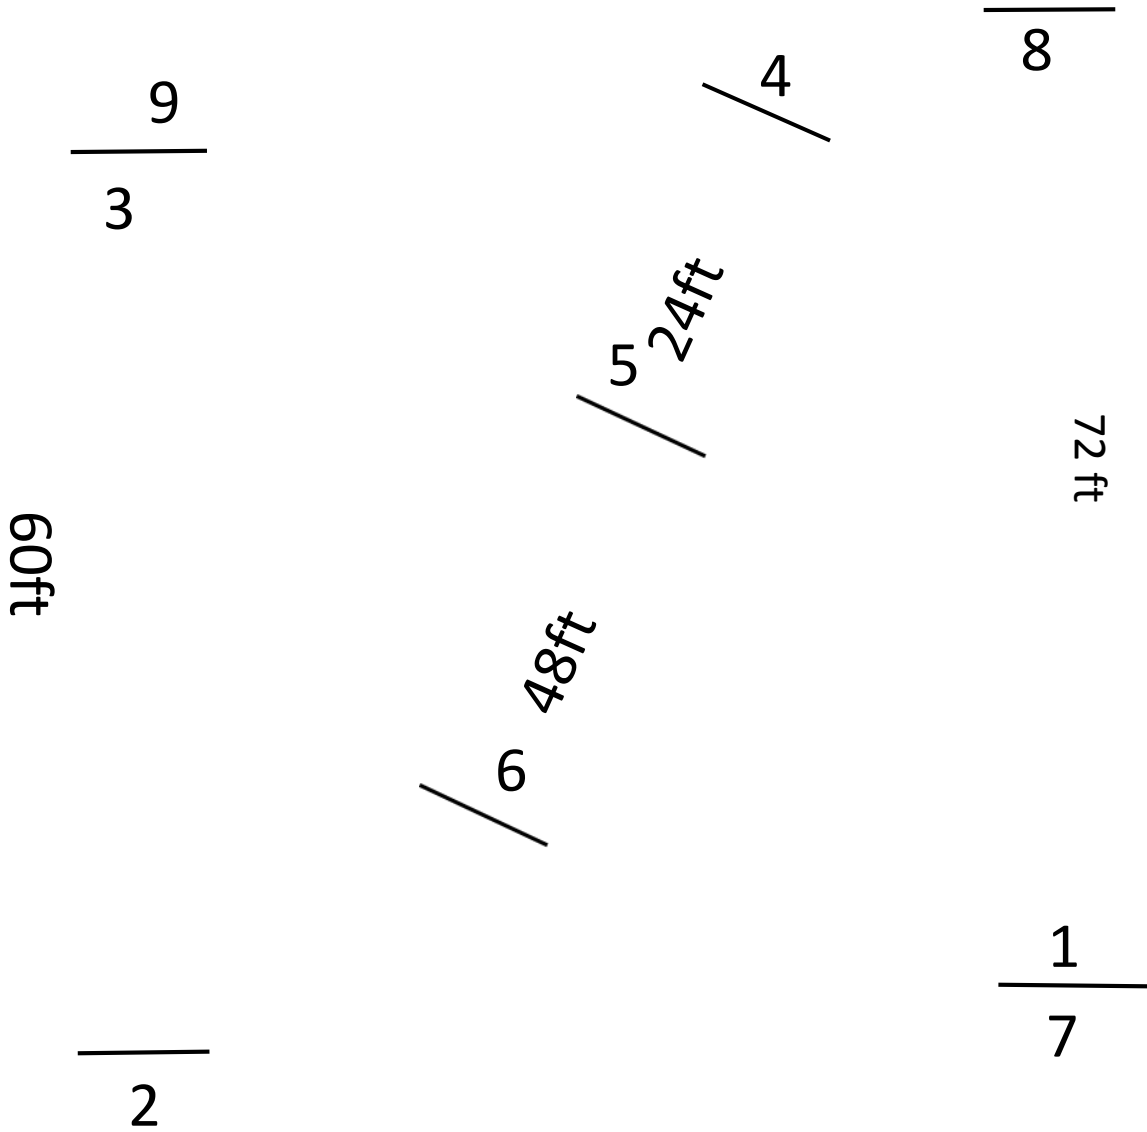

Wild& Wooly Open Show Jumper Course B

S/F Timer

Gate