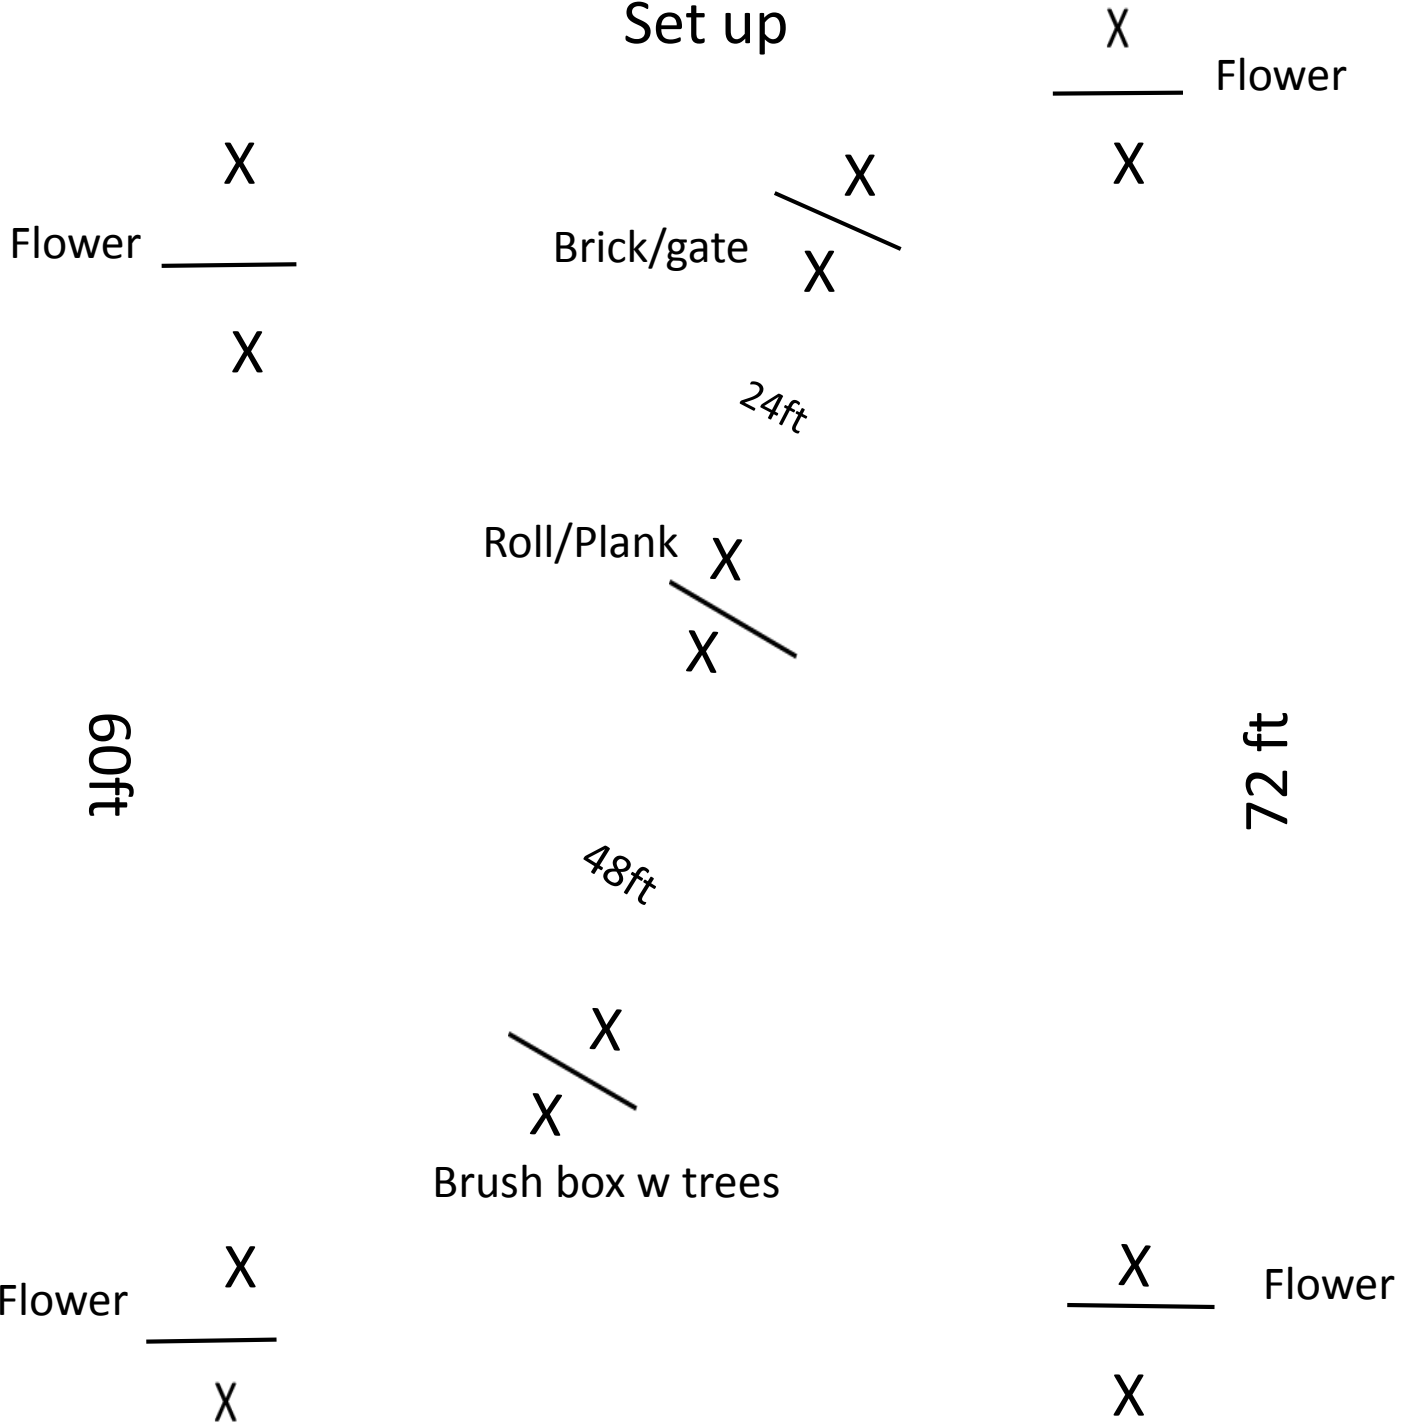

## Open Show

### Jump-off Course Class B & C

S/F Timer

Gate

# Wild & Woolly Open Show Set up

Gate

S/F Timer