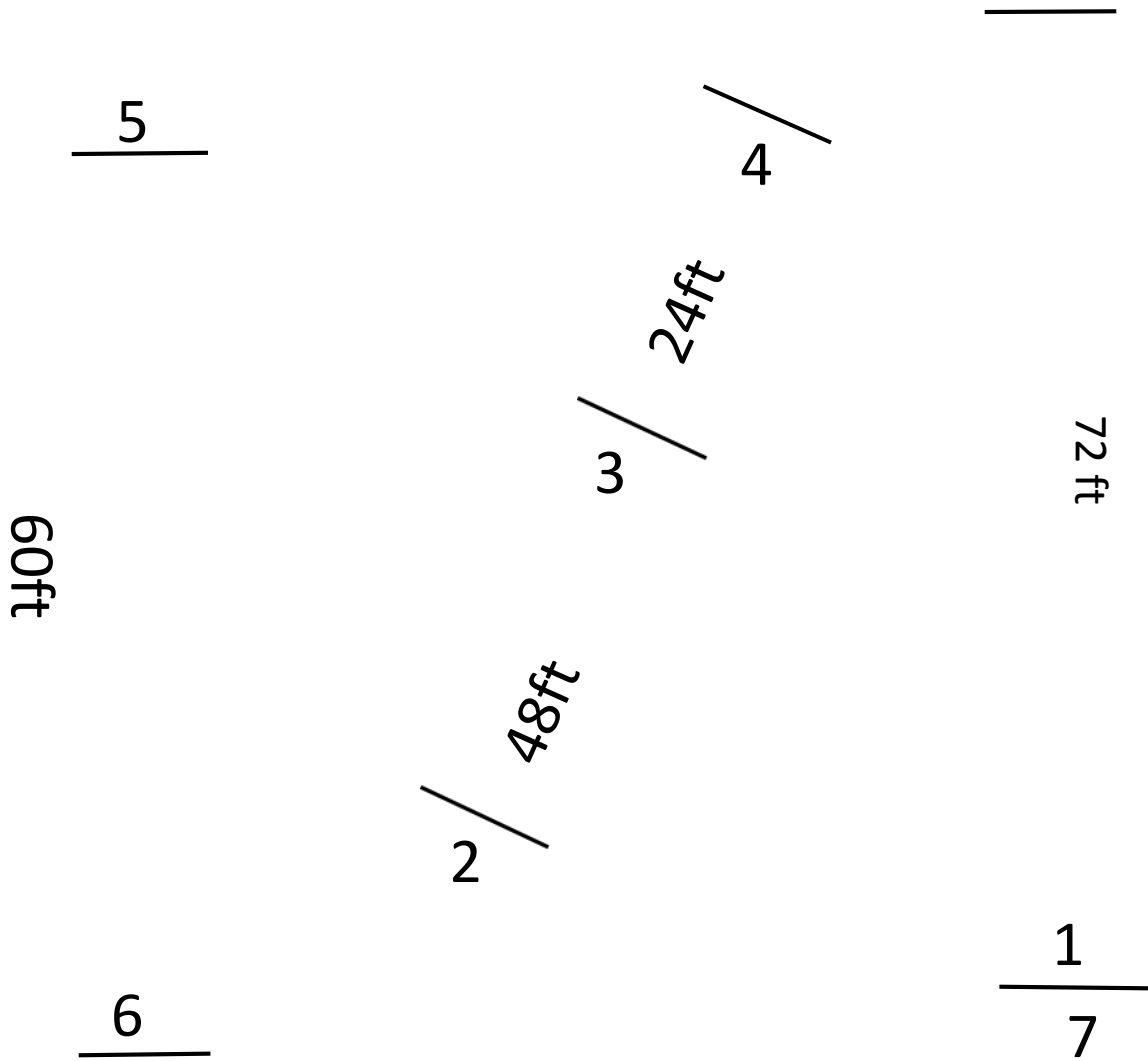

Wild& Wooly

Open Show

Jump-off Course Class B & C

S/F Timer

Gate