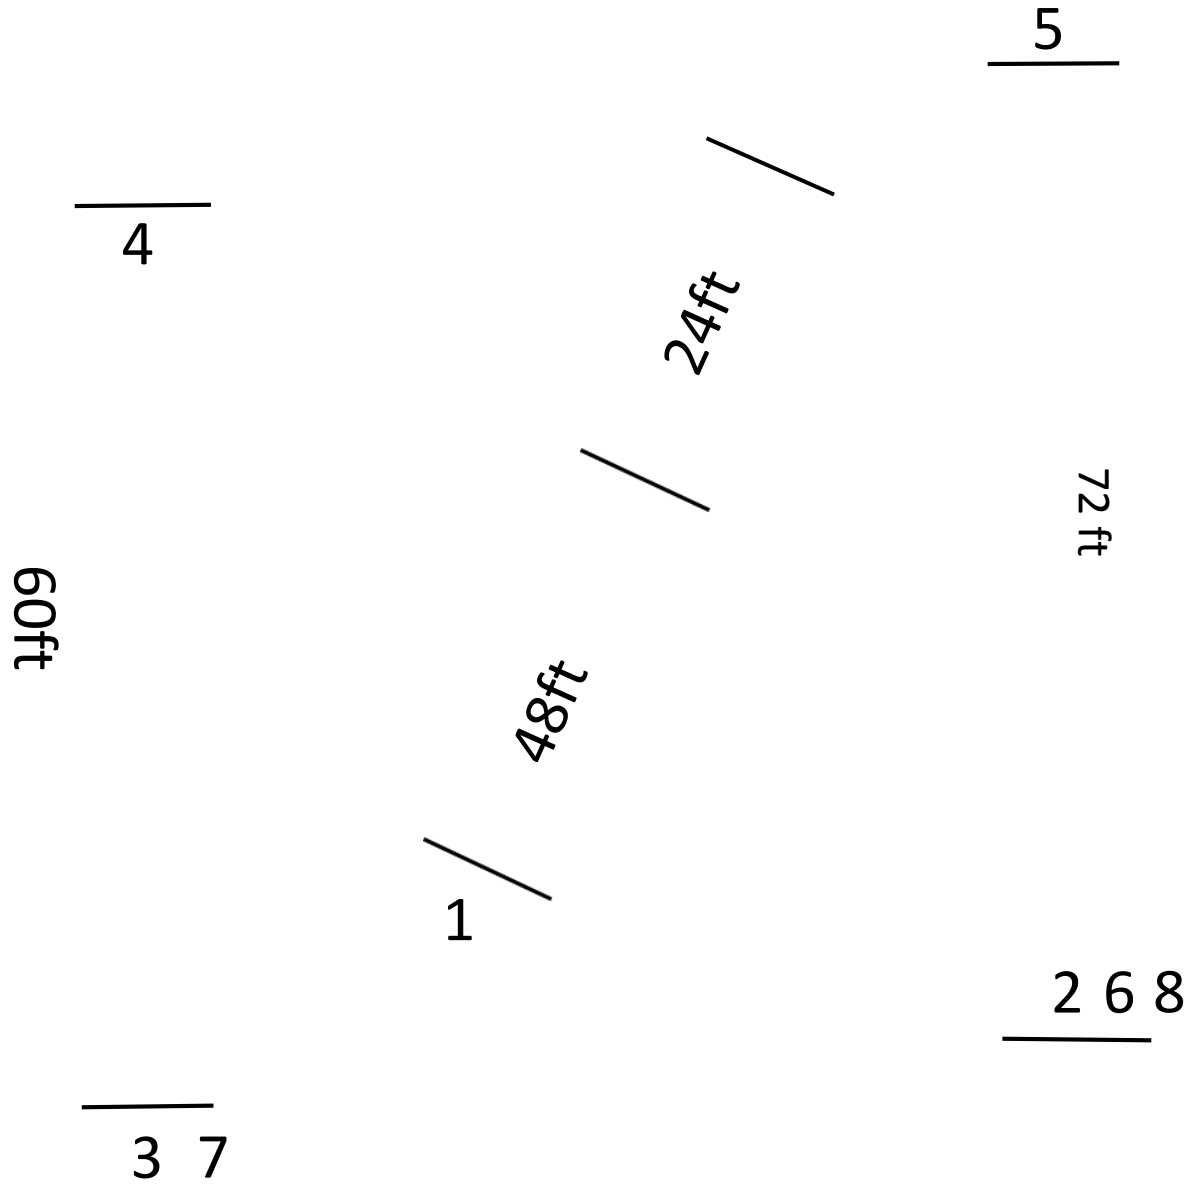

Wild& Wooly  
Open Show  
X-rail Course A

Gate

Wild& Wooly  
Open Show  
X-rail Course B

Gate

Wild & Wooly Open Show  
Hunter & Equitation Course A  
1'9" to 3'

Gate

Wild & Woolly Open Show  
Course B  
1'9" to 3'

Gate