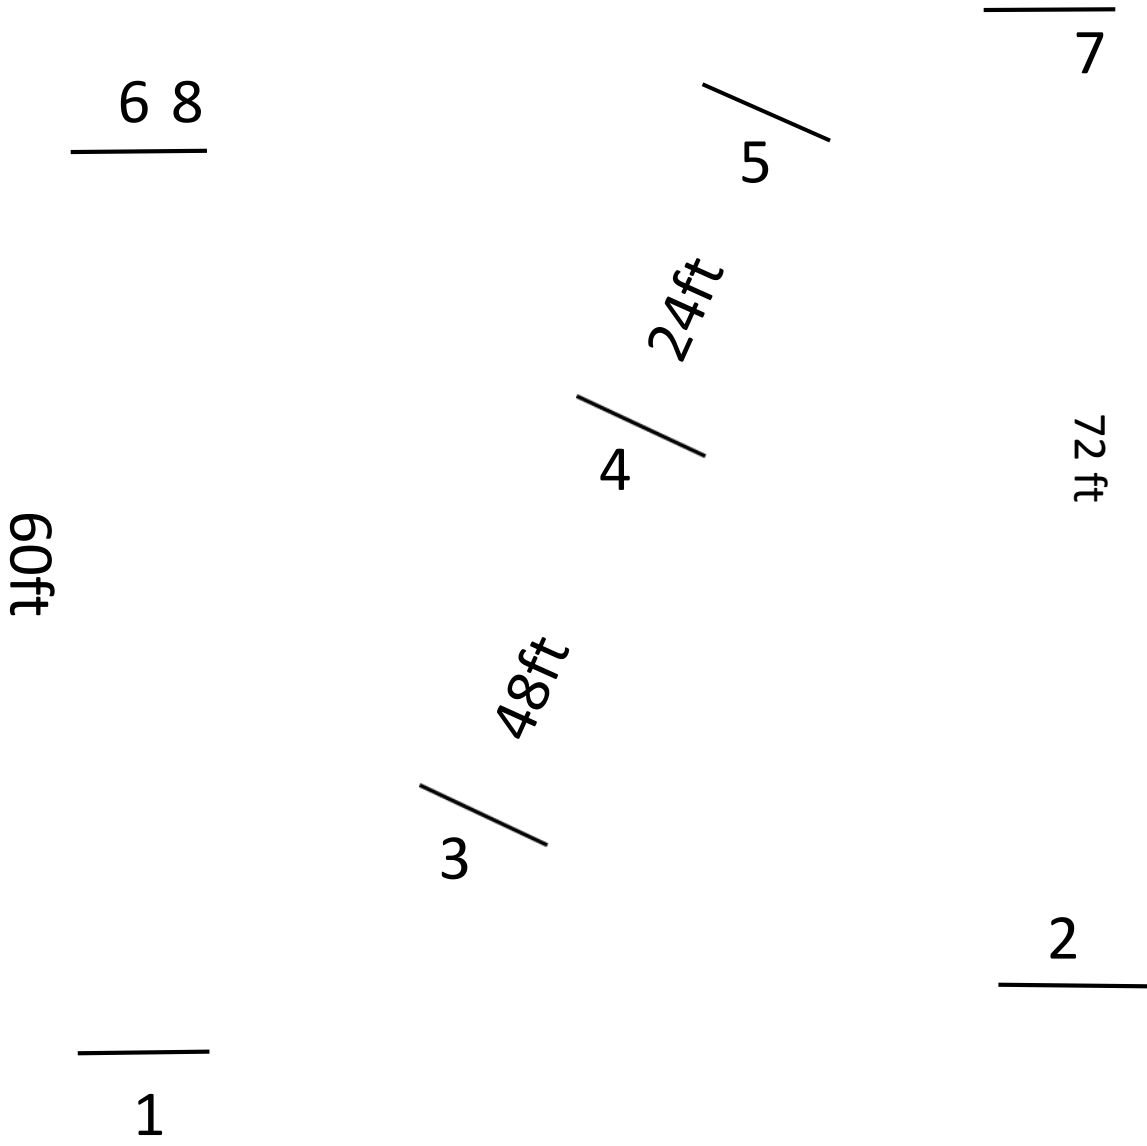

Wild& Wooly Open Show Jumper Course A

S/F Timer

Gate