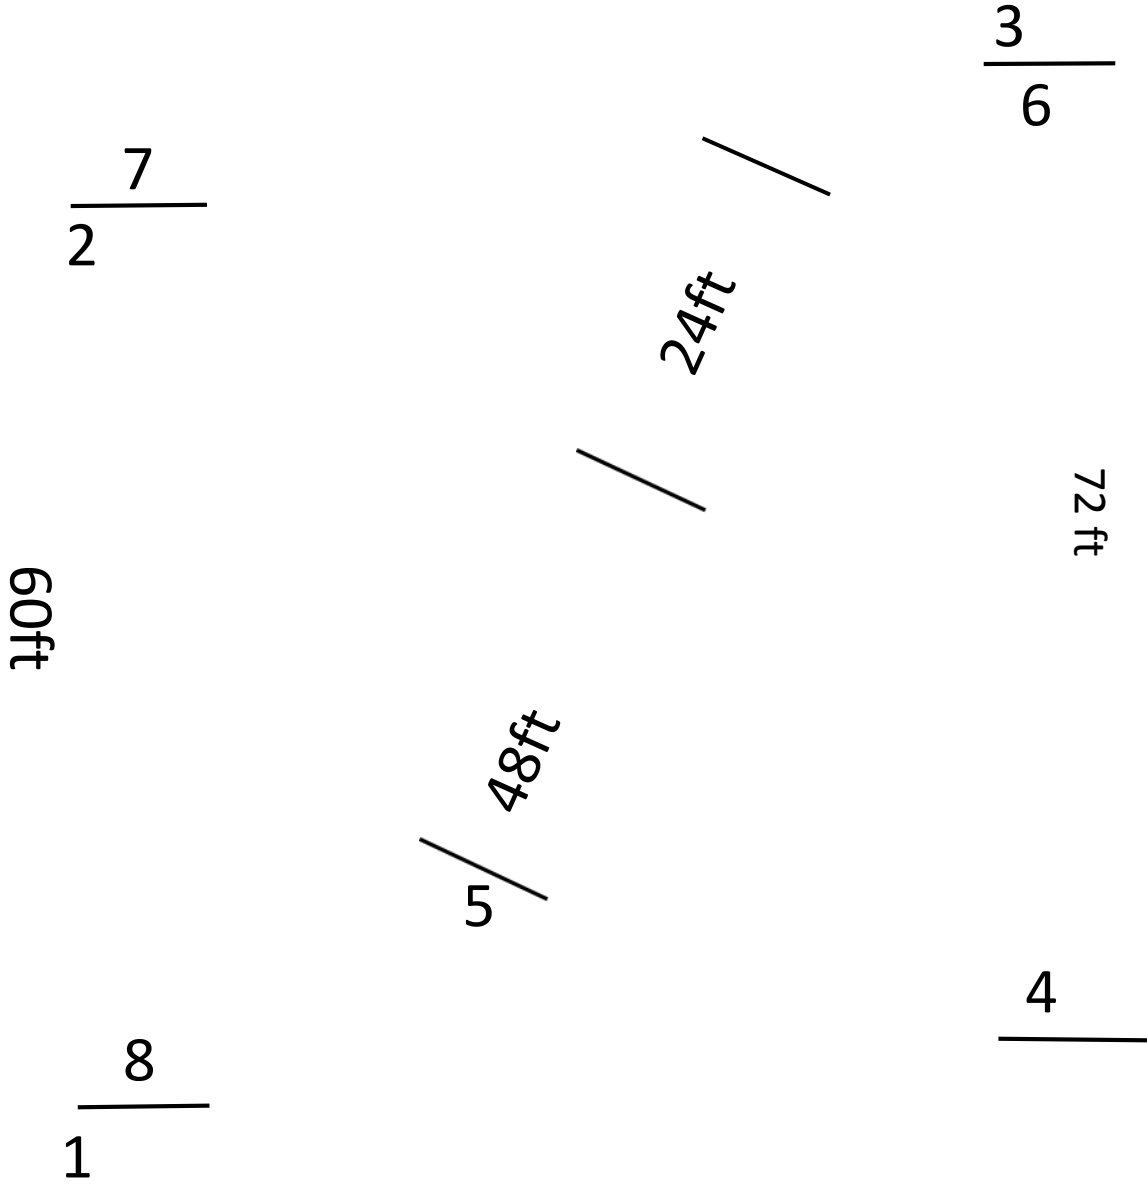

Wild& Wooly  
Open Show  
X-rail Course A

Gate

Wild& Wooly  
Open Show  
X-rail Course B

Gate

Wild & Wooly Open Show  
Hunter & Equitation Course A  
1'9" to 3'

Gate

Wild & Woolly Open Show  
Course B  
1'9" to 3'

Gate

## Open Show