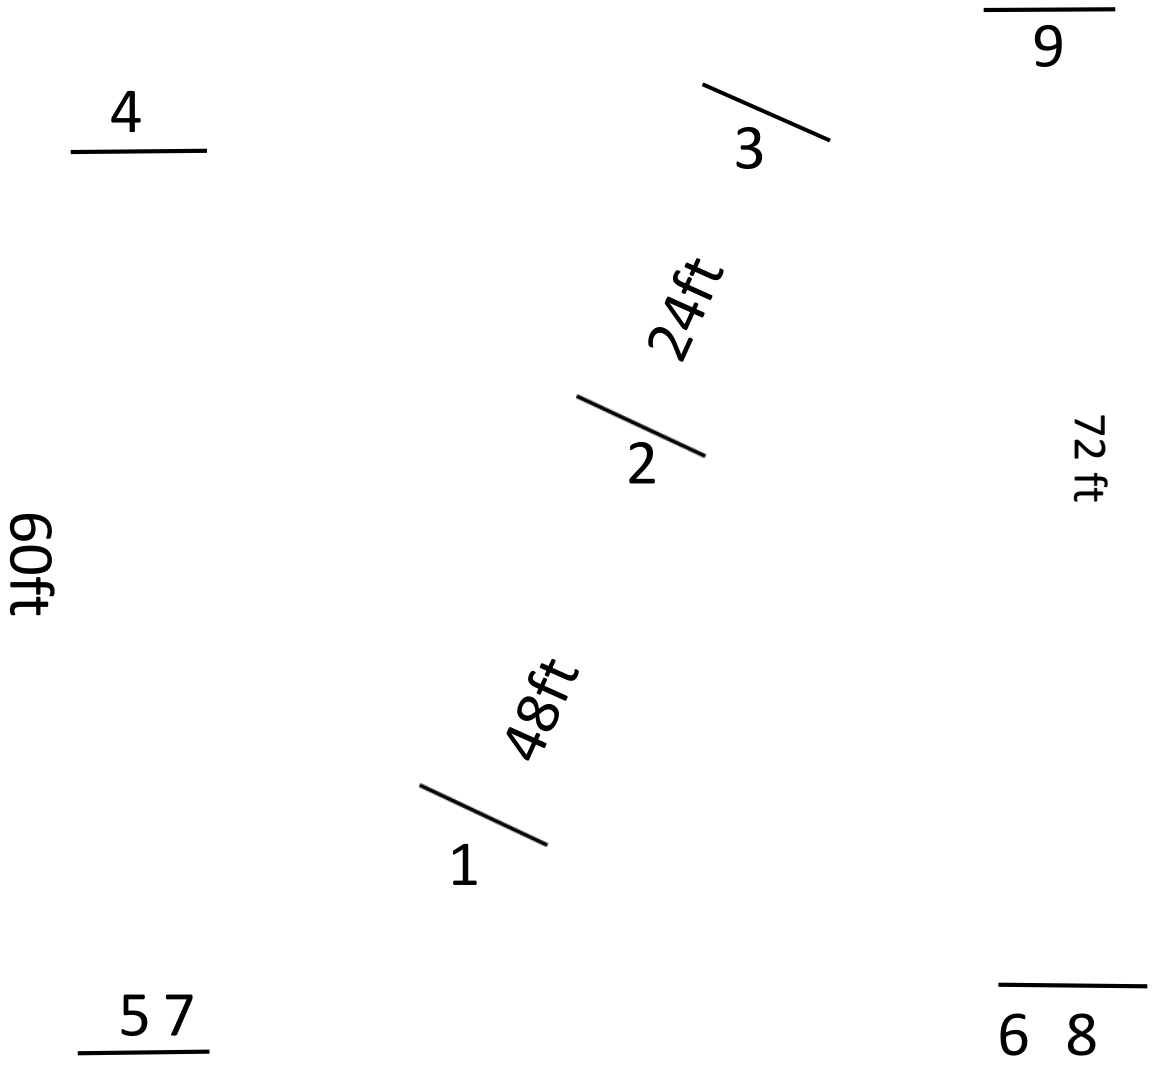

Wild& Wooly Open Show Jumper Course C

S/F Timer

Gate