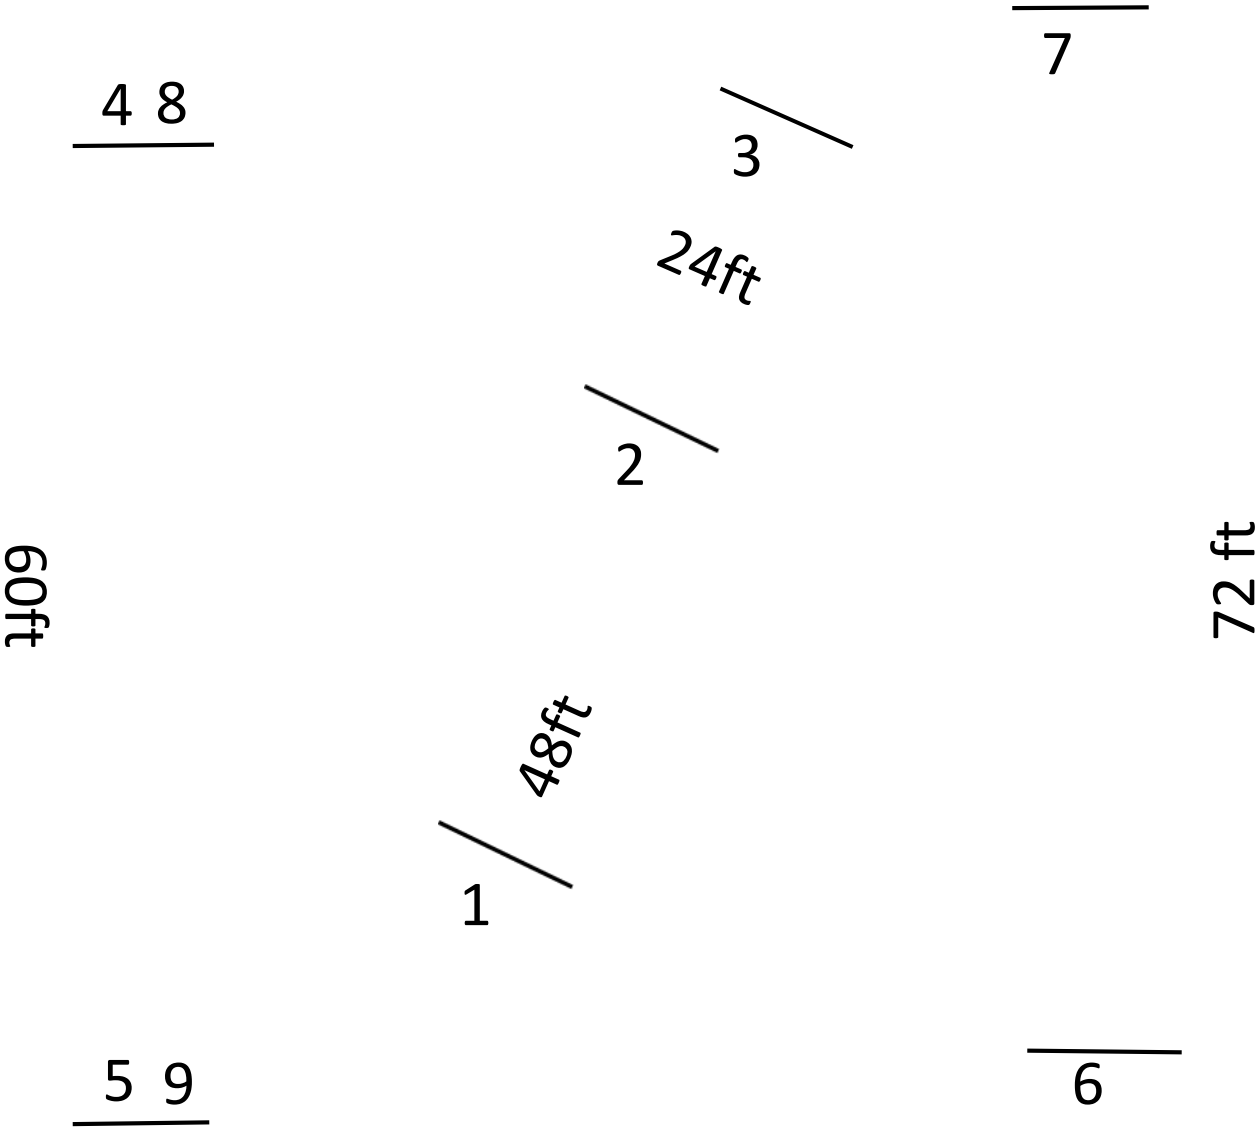

Wild& Wooly  
Open Show  
X-rail Course A

Gate

Wild& Wooly  
Open Show  
X-rail Course B

Gate

Wild & Wooly Open Show  
Hunter & Equitation Course A  
1'9" to 3'

Gate

Wild & Woolly Open Show  
Course B  
1'9" to 3'

Gate