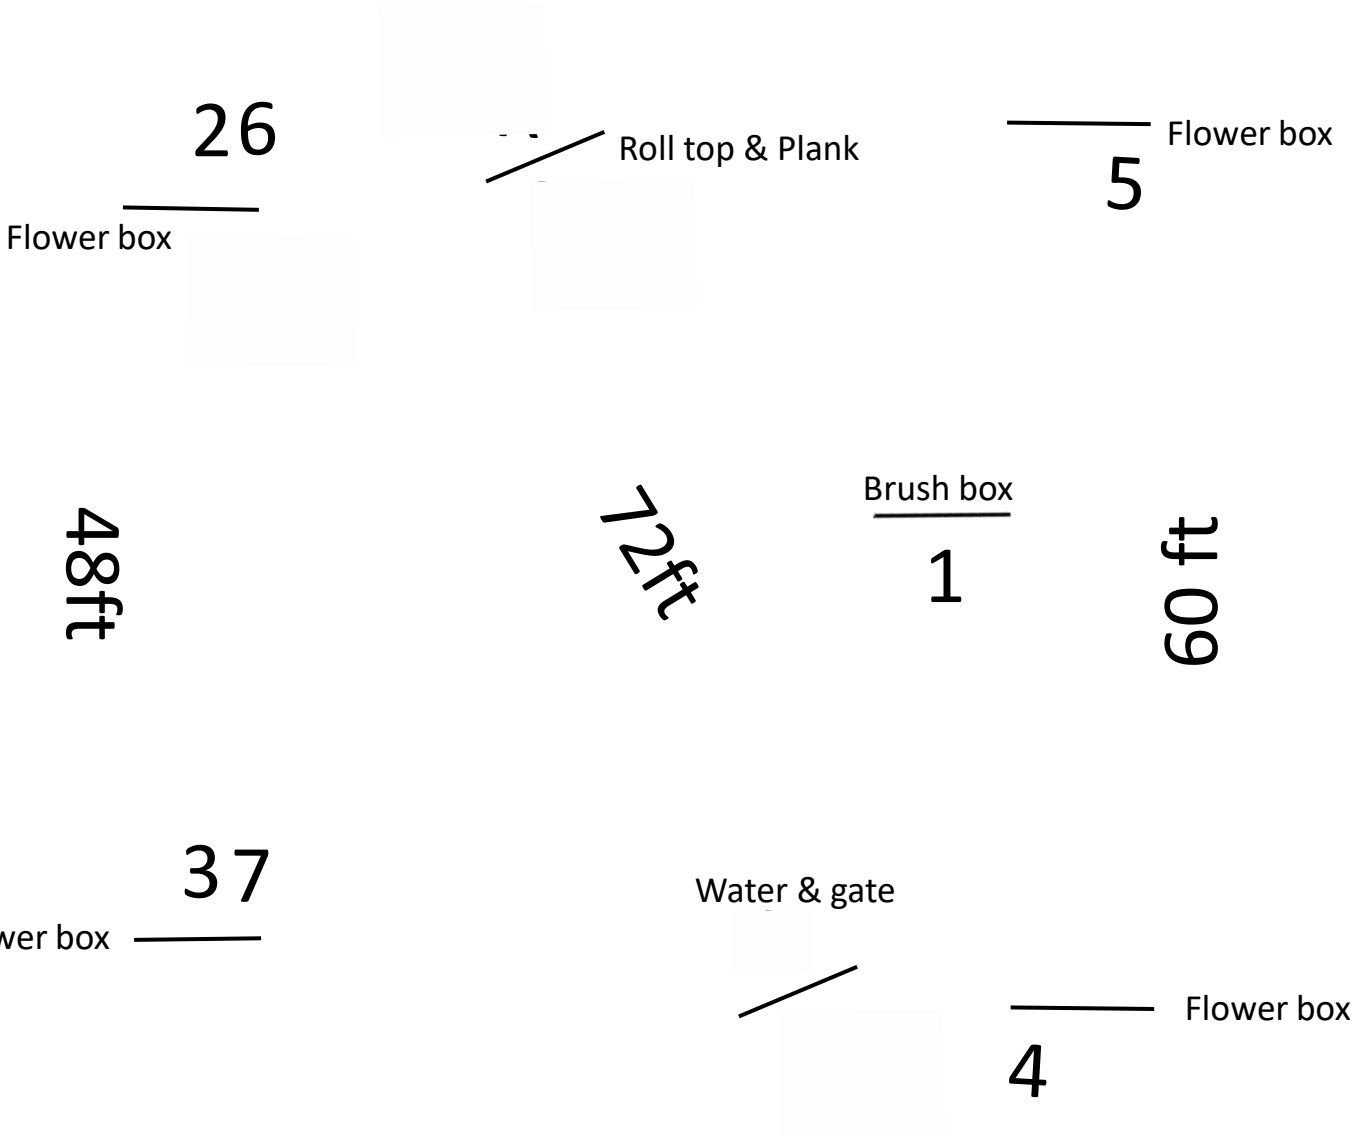

Williamsport Riding Club Open Show Course Set up

Gate

Williamsport Riding Club Open Show X-Rail Course A

Gate

Williamsport Riding Club Open Show X-Rail Course B

Gate

Williamsport Riding Club Open Show
Hunter Course A
& Equitation (Trot last line)
Heights 1'9" to 3'

Williamsport Riding Club Open Show
Hunter Course B
Heights 1'9" to 3'

Gate

Williamsport Riding Club Open Show
Jumper Course A
One Round – timed, no jump off

Williamsport Riding Club Open Show

Jumper Course B

Power & Speed

Williamsport Riding Club Open Show Jumper Course C

Gate

Williamsport Riding Club Open Show

Jump off Course B & C