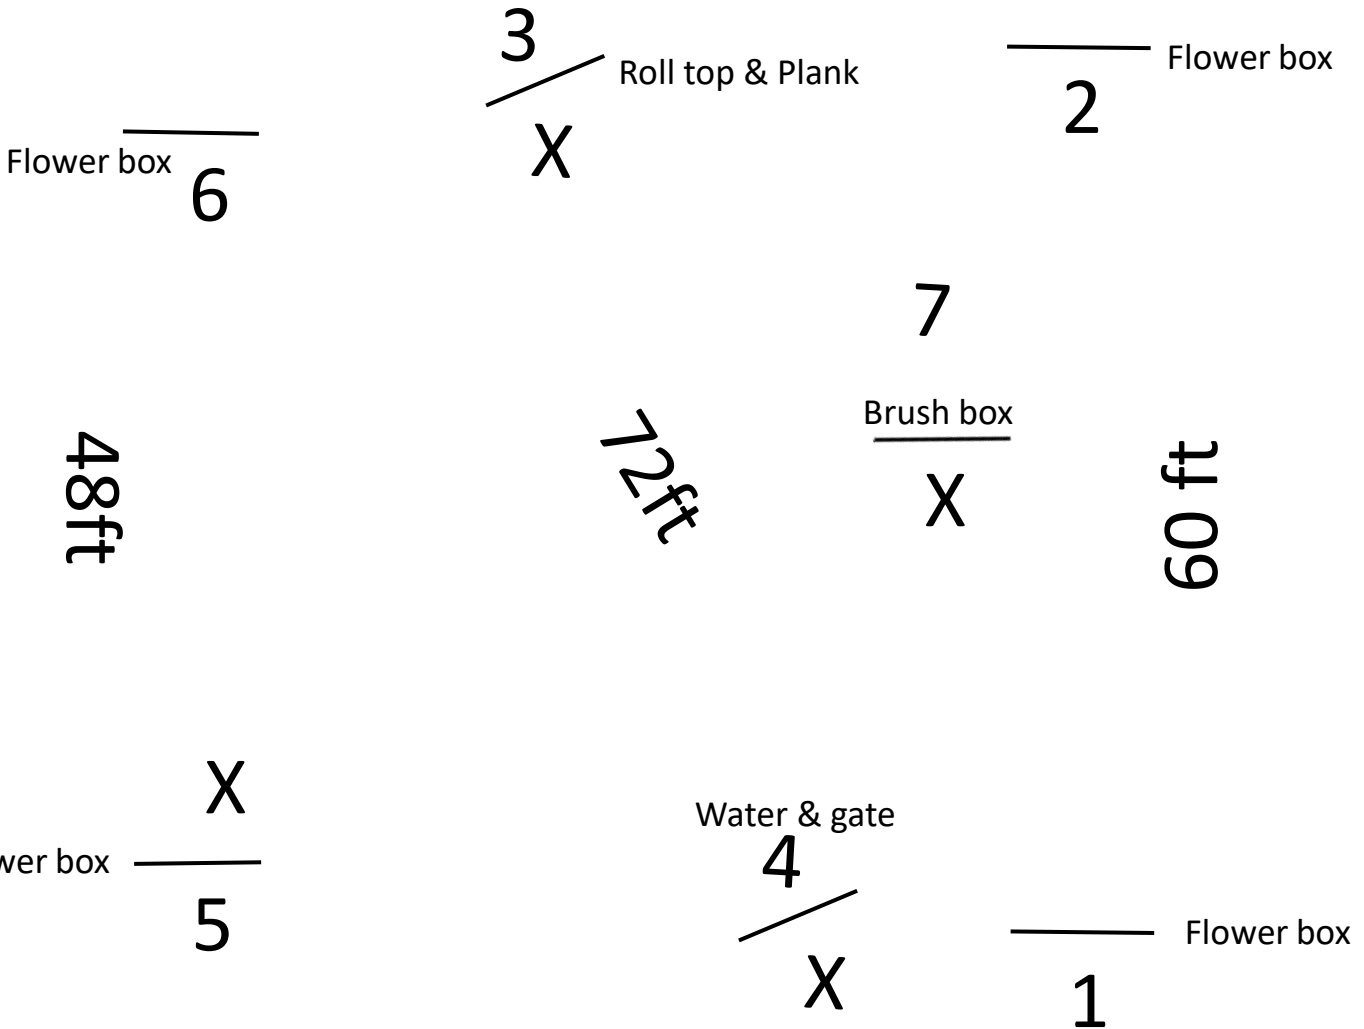

Williamsport Riding Club Open Show Course Set up

Gate

Williamsport Riding Club Open Show X-Rail Course A

Gate

Williamsport Riding Club Open Show X-Rail Course B

Gate

Williamsport Riding Club Open Show
Hunter Course A
& Equitation (Trot last line)
Heights 1'9" to 3'

Williamsport Riding Club Open Show
Hunter Course B
Heights 1'9" to 3'

Gate

Williamsport Riding Club Open Show
Jumper Course A
One Round – timed, no jump off

Williamsport Riding Club Open Show

Jumper Course B

Power & Speed

Williamsport Riding Club Open Show Jumper Course C

Gate

Williamsport Riding Club Open Show

Jump off Course B & C