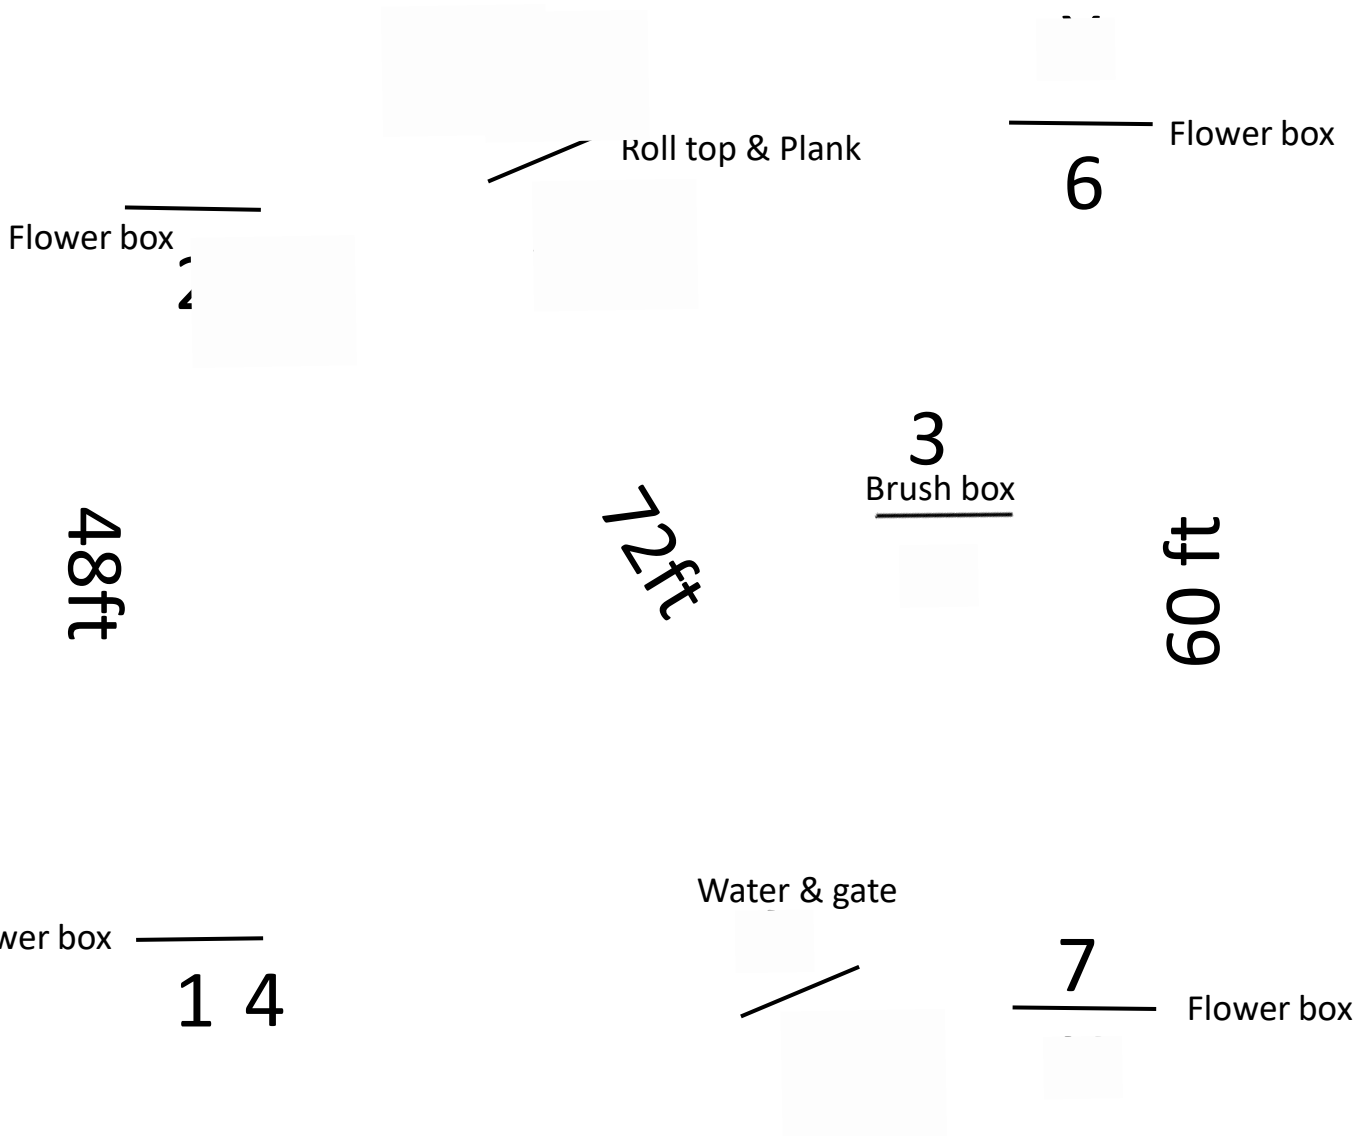

Williamsport Riding Club Open Show Course Set up

Gate

Williamsport Riding Club Open Show X-Rail Course A

Gate

Williamsport Riding Club Open Show X-Rail Course B

Gate

Williamsport Riding Club Open Show
Hunter Course A
& Equitation (Trot last line)
Heights 1'9" to 3'

Williamsport Riding Club Open Show
Hunter Course B
Heights 1'9" to 3'

Gate

Williamsport Riding Club Open Show
Jumper Course A
One Round – timed, no jump off

Williamsport Riding Club Open Show

Jumper Course B

Power & Speed

Williamsport Riding Club Open Show Jumper Course C

Gate

Williamsport Riding Club Open Show

Jump off Course B & C