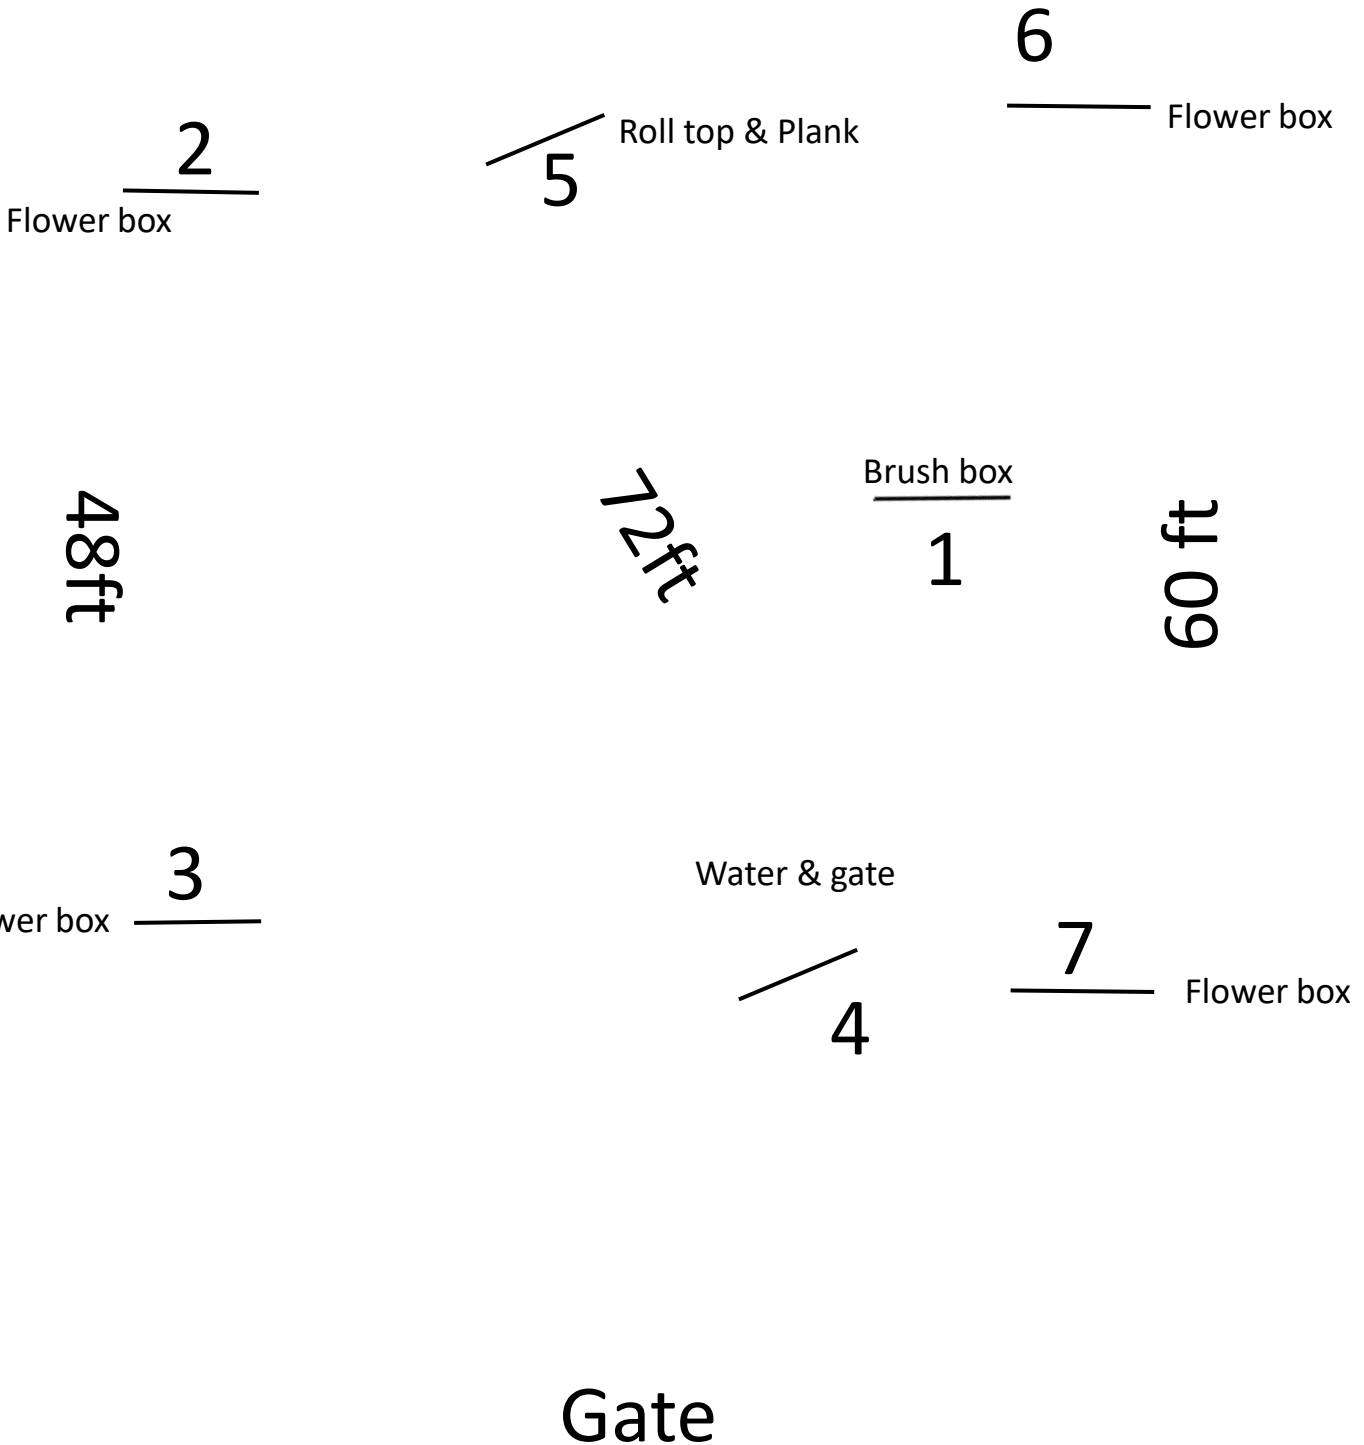

Williamsport Riding Club Open Show Course Set up

Gate

Williamsport Riding Club Open Show X-Rail Course A

Gate

Williamsport Riding Club Open Show X-Rail Course B

Gate

Williamsport Riding Club Open Show
Hunter Course A
& Equitation (Trot last line)
Heights 1'9" to 3'

Williamsport Riding Club Open Show
Hunter Course B
Heights 1'9" to 3'

Gate

Williamsport Riding Club Open Show
Jumper Course A
One Round – timed, no jump off

Williamsport Riding Club Open Show

Jumper Course B

Power & Speed

Williamsport Riding Club Open Show Jumper Course C

Gate

Williamsport Riding Club Open Show

Jump off Course B & C