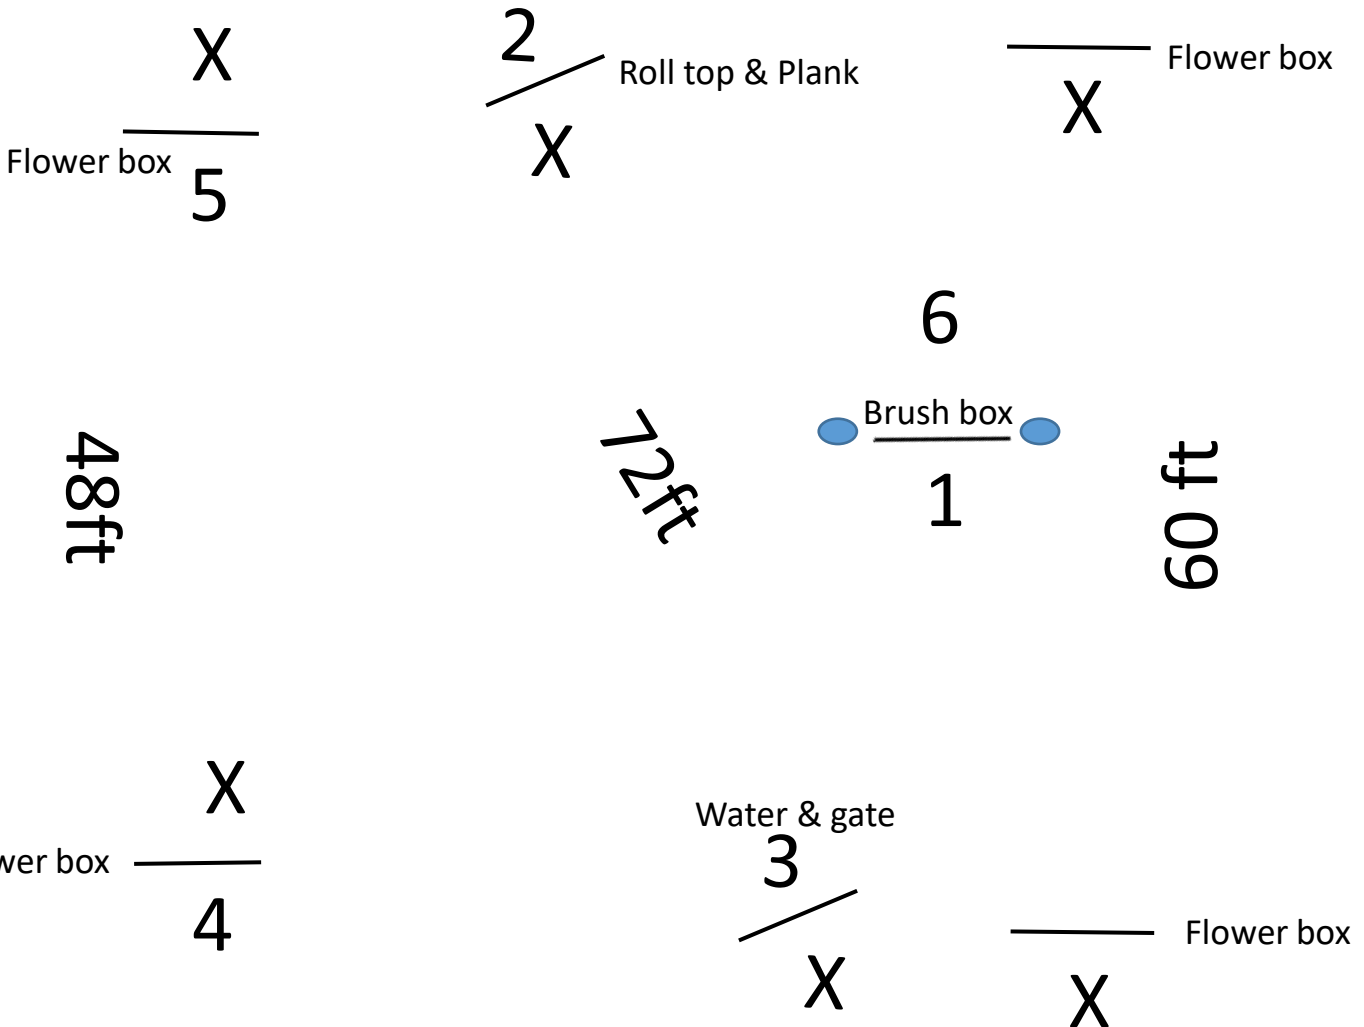

Williamsport Riding Club Open Show Course Set up

Gate

Williamsport Riding Club Open Show X-Rail Course A

Gate

Williamsport Riding Club Open Show X-Rail Course B

Gate

Williamsport Riding Club Open Show
Hunter Course A
& Equitation (Trot last line)
Heights 1'9" to 3'

Williamsport Riding Club Open Show
Hunter Course B
Heights 1'9" to 3'

Gate

Williamsport Riding Club Open Show
Jumper Course A
One Round – timed, no jump off

Williamsport Riding Club Open Show

Jumper Course B

Power & Speed

Williamsport Riding Club Open Show Jumper Course C

Gate

Williamsport Riding Club Open Show

Jump off Course B & C