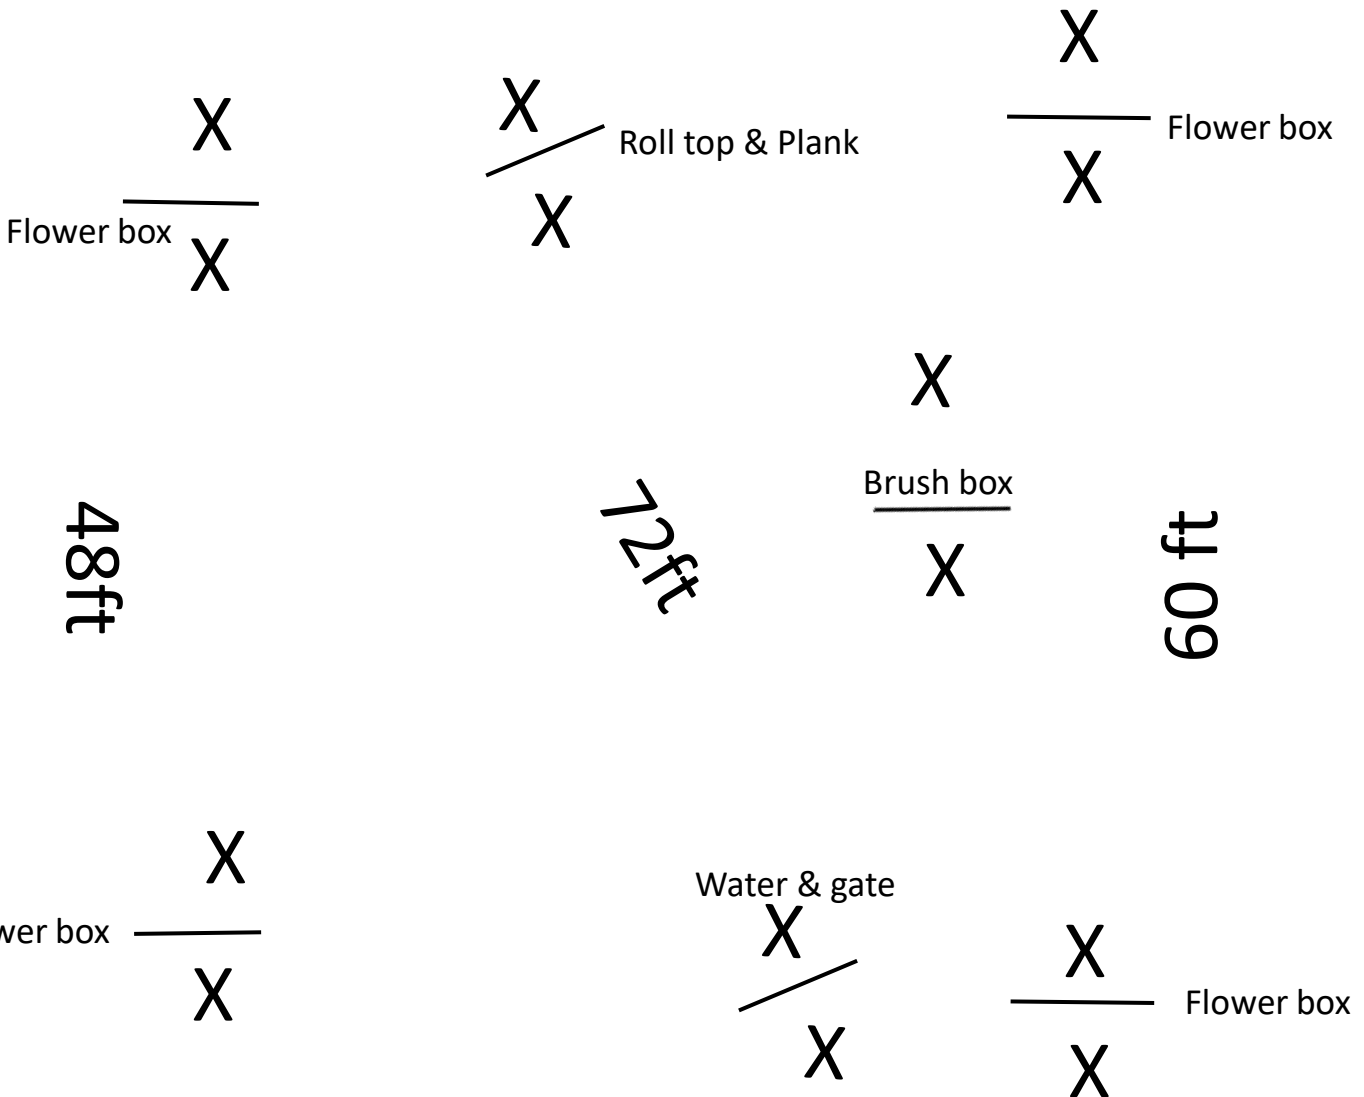

Williamsport Riding Club Open Show Course Set up

Gate

Williamsport Riding Club Open Show X-Rail Course A

Gate

Williamsport Riding Club Open Show X-Rail Course B

Gate

Williamsport Riding Club Open Show
Hunter Course A
& Equitation (Trot last line)
Heights 1'9" to 3'

Williamsport Riding Club Open Show
Hunter Course B
Heights 1'9" to 3'

Gate

Williamsport Riding Club Open Show
Jumper Course A
One Round – timed, no jump off

Williamsport Riding Club Open Show

Jumper Course B

Power & Speed

Williamsport Riding Club Open Show Jumper Course C

Gate

Williamsport Riding Club Open Show

Jump off Course B & C