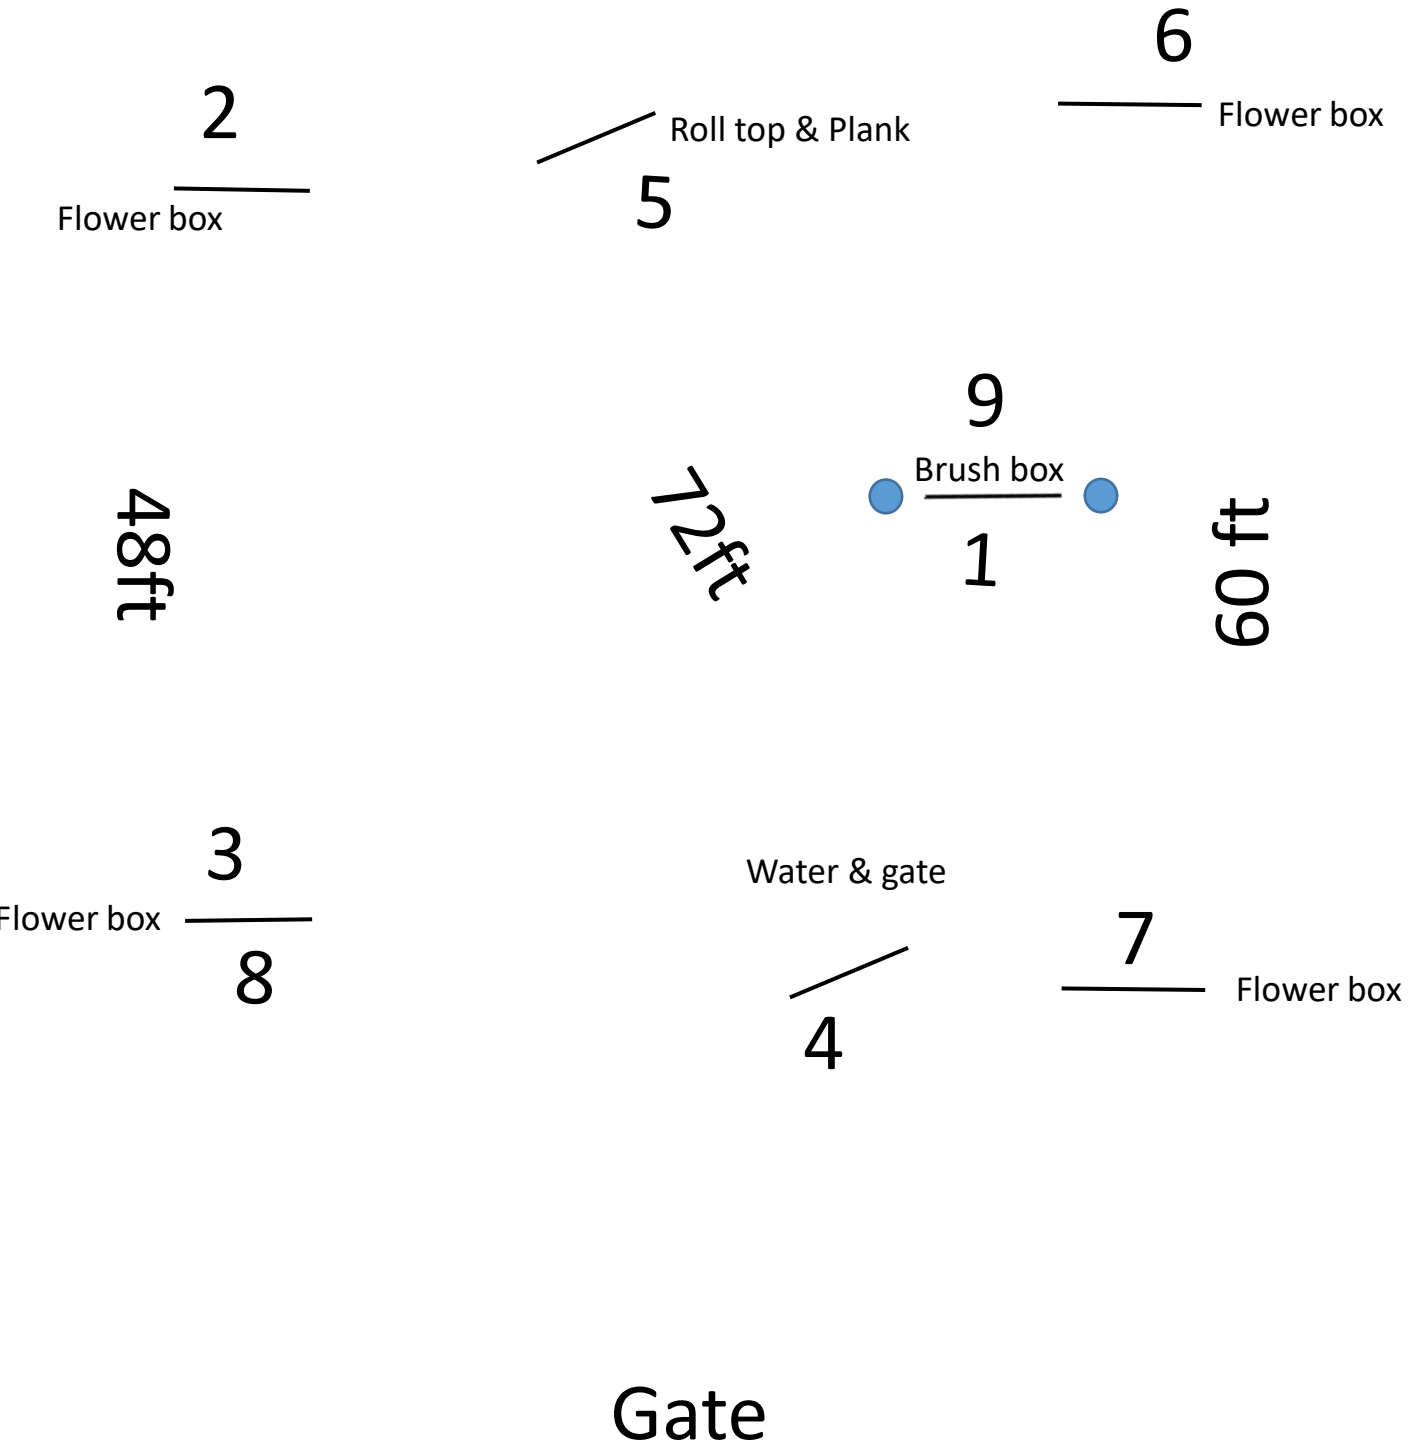

Williamsport Riding Club Open Show Course Set up

Gate

Williamsport Riding Club Open Show X-Rail Course A

Gate

Williamsport Riding Club Open Show X-Rail Course B

Gate

Williamsport Riding Club Open Show
Hunter Course A
& Equitation (Trot last line)
Heights 1'9" to 3'

Williamsport Riding Club Open Show
Hunter Course B
Heights 1'9" to 3'

Gate

Williamsport Riding Club Open Show
Jumper Course A
One Round – timed, no jump off

Williamsport Riding Club Open Show

Jumper Course B

Power & Speed

Williamsport Riding Club Open Show Jumper Course C

Gate

Williamsport Riding Club Open Show

Jump off Course B & C