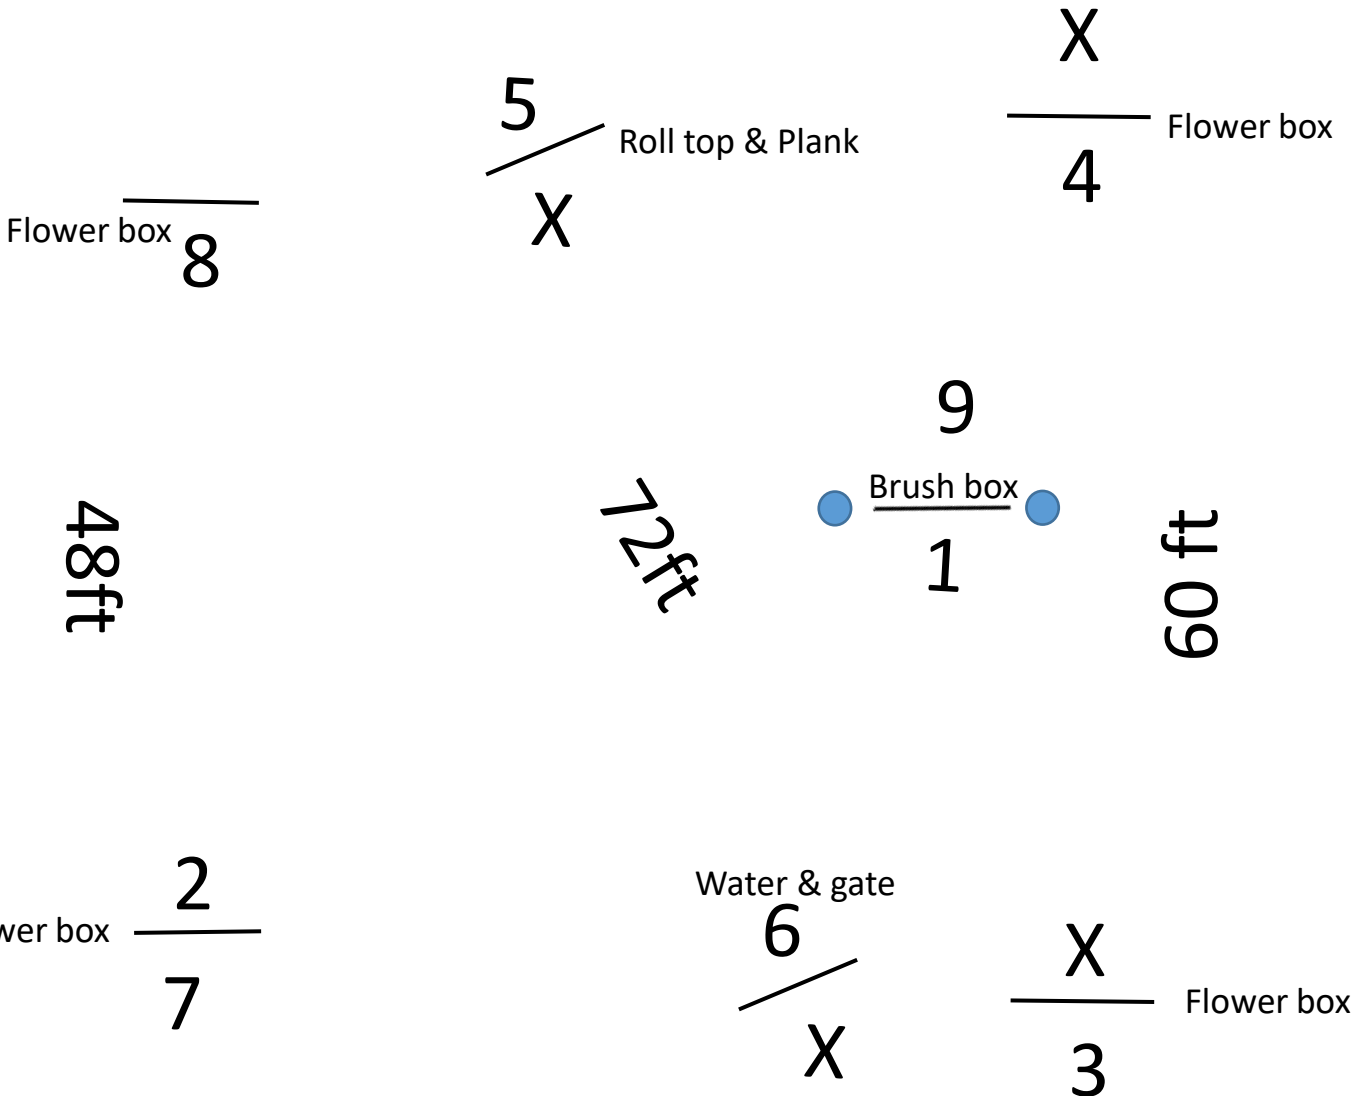

Williamsport Riding Club Open Show Course Set up

Gate

Williamsport Riding Club Open Show X-Rail Course A

Gate

Williamsport Riding Club Open Show X-Rail Course B

Gate

Williamsport Riding Club Open Show
Hunter Course A
& Equitation (Trot last line)
Heights 1'9" to 3'

Williamsport Riding Club Open Show
Hunter Course B
Heights 1'9" to 3'

Gate

Williamsport Riding Club Open Show
Jumper Course A
One Round – timed, no jump off

Williamsport Riding Club Open Show

Jumper Course B

Power & Speed

Williamsport Riding Club Open Show Jumper Course C

Gate

Williamsport Riding Club Open Show

Jump off Course B & C